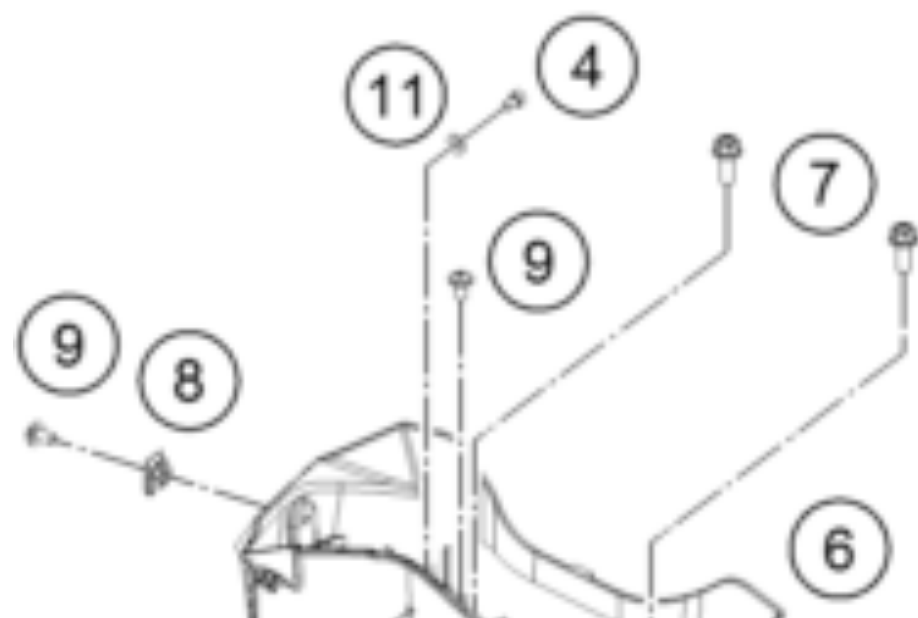

RC 390 R, black 2018 <2018><US><F5375R9>  
BATTERY  
17790

---

Pos	Part Number	Description	Additional Text	Quantity
1	90511054001	BRACKET RUBBER FOR BATTERY		1.00
2	90611053000	BATTERY 12V/8AH		1.00
3	90511055000	BATTERY BRACKET		1.00
4	90511054002	AH SCREW M5X8		6.00
5	90511054000	RUBBER BATTERY BRACKET		1.00
6	90508024000	BATTERY CASE		1.00
7	J025080203	HH COLLAR SCREW M8X20 SW12		2.00
8	90103097000	clip nut		2.00
9	90508006001	SOCKET HEAD BOLT M6X12		3.00
10	90508048000	PLUG COVER		1.00
11	J125050005	WASHER M5		1.00