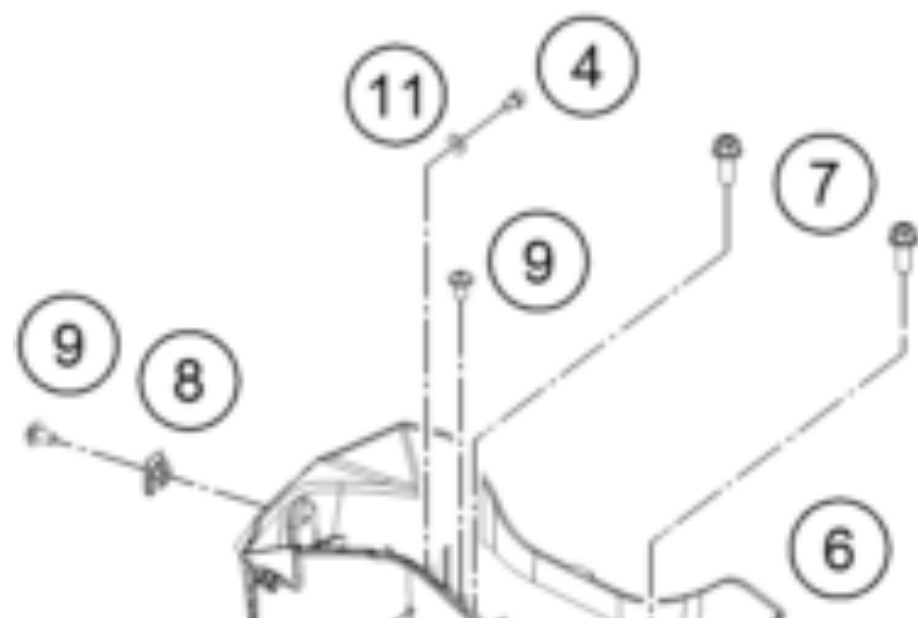

RC 390 R, black 2018 <2018><EU><F5303R9>
BATTERY
17790

Pos	Part Number	Description	Additional Text	Quantity
1	90511054001	BRACKET RUBBER FOR BATTERY		1.00
2	90611053000	BATTERY 12V/8AH		1.00
3	90511055000	BATTERY BRACKET		1.00
4	90511054002	AH SCREW M5X8		6.00
5	90511054000	RUBBER BATTERY BRACKET		1.00
6	90508024000	BATTERY CASE		1.00
7	J025080203	HH COLLAR SCREW M8X20 SW12		2.00
8	90103097000	clip nut		2.00
9	90508006001	SOCKET HEAD BOLT M6X12		3.00
10	90508048000	PLUG COVER		1.00
11	J125050005	WASHER M5		1.00