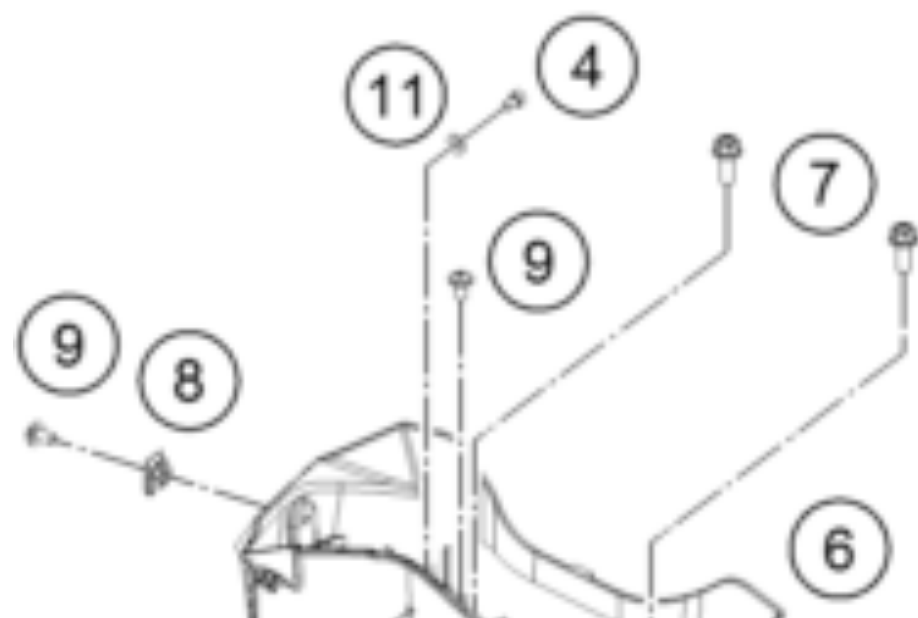

RC 390, black 2019 <2019><CN><F5387S1>
BATTERY
17790

Pos	Part Number	Description	Additional Text	Quantity
1	90511054001	BRACKET RUBBER FOR BATTERY		1.00
2	90611053000	BATTERY 12V/8AH		1.00
3	90511055000	BATTERY BRACKET		1.00
4	90511054002	AH SCREW M5X8		6.00
5	90511054000	RUBBER BATTERY BRACKET		1.00
6	90508024000	BATTERY CASE		1.00
7	J025080203	HH COLLAR SCREW M8X20 SW12		2.00
8	90103097000	clip nut		2.00
9	90508006001	SOCKET HEAD BOLT M6X12		3.00
10	90508048000	PLUG COVER		1.00
11	J125050005	WASHER M5		1.00