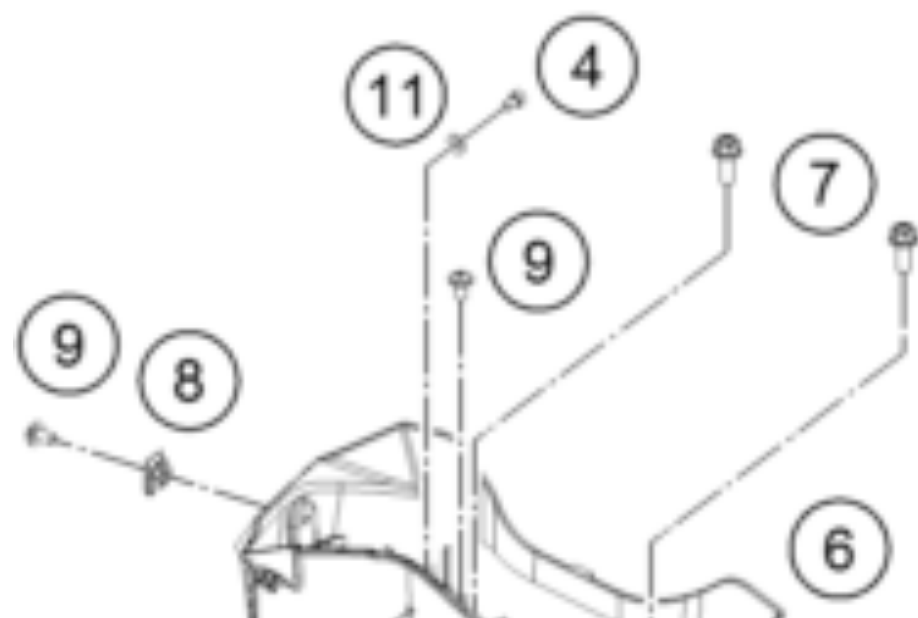

RC 390, black, - B.D. 2019 <2019><AU><F5360S1>
BATTERY
17790

Pos	Part Number	Description	Additional Text	Quantity
1	90511054001	BRACKET RUBBER FOR BATTERY		1.00
2	90611053000	BATTERY 12V/8AH		1.00
3	90511055000	BATTERY BRACKET		1.00
4	90511054002	AH SCREW M5X8		6.00
5	90511054000	RUBBER BATTERY BRACKET		1.00
6	90508024000	BATTERY CASE		1.00
7	J025080203	HH COLLAR SCREW M8X20 SW12		2.00
8	90103097000	clip nut		2.00
9	90508006001	SOCKET HEAD BOLT M6X12		3.00
10	90508048000	PLUG COVER		1.00
11	J125050005	WASHER M5		1.00