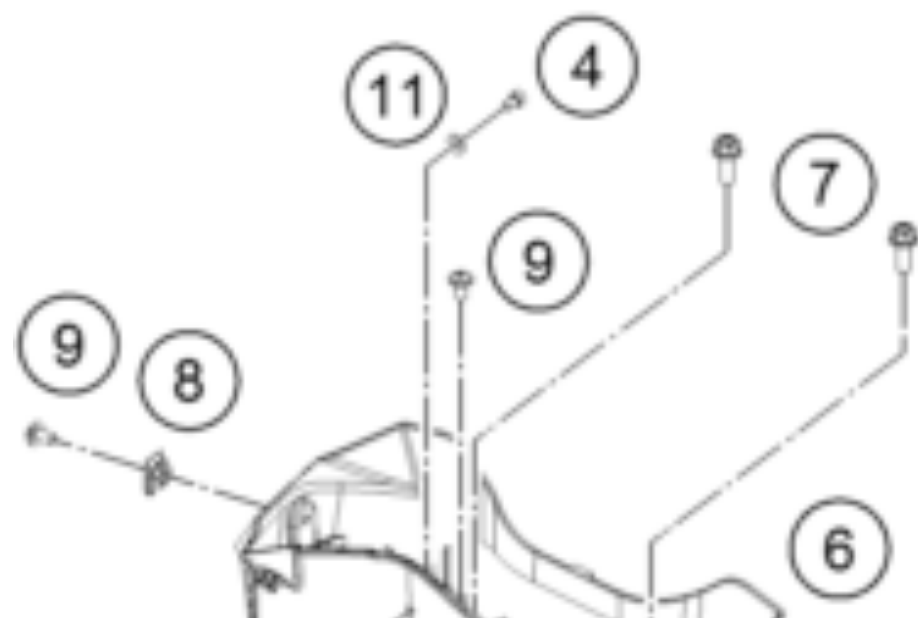

RC 390, black 2018 <2018><CN><F5387R2>
BATTERY
17790

Pos	Part Number	Description	Additional Text	Quantity
1	90511054001	BRACKET RUBBER FOR BATTERY		1.00
2	90611053000	BATTERY 12V/8AH		1.00
3	90511055000	BATTERY BRACKET		1.00
4	90511054002	AH SCREW M5X8		6.00
5	90511054000	RUBBER BATTERY BRACKET		1.00
6	90508024000	BATTERY CASE		1.00
7	J025080203	HH COLLAR SCREW M8X20 SW12		2.00
8	90103097000	clip nut		2.00
9	90508006001	SOCKET HEAD BOLT M6X12		3.00
10	90508048000	PLUG COVER		1.00
11	J125050005	WASHER M5		1.00