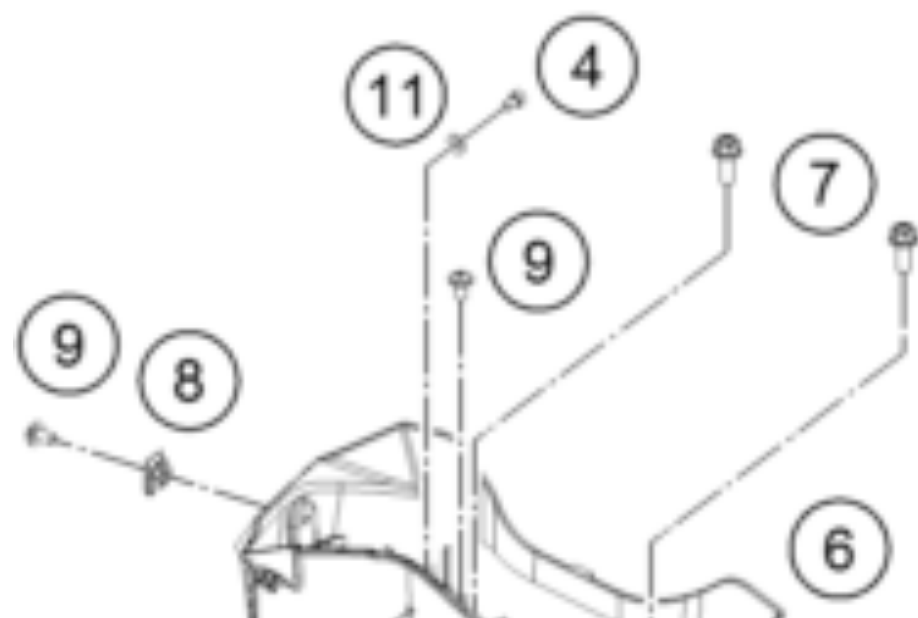

RC 390, black - B.D. 2018 <2018><AU><F5360R1>  
BATTERY  
17790

---

Pos	Part Number	Description	Additional Text	Quantity
1	90511054001	BRACKET RUBBER FOR BATTERY		1.00
2	90611053000	BATTERY 12V/8AH		1.00
3	90511055000	BATTERY BRACKET		1.00
4	90511054002	AH SCREW M5X8		6.00
5	90511054000	RUBBER BATTERY BRACKET		1.00
6	90508024000	BATTERY CASE		1.00
7	J025080203	HH COLLAR SCREW M8X20 SW12		2.00
8	90103097000	clip nut		2.00
9	90508006001	SOCKET HEAD BOLT M6X12		3.00
10	90508048000	PLUG COVER		1.00
11	J125050005	WASHER M5		1.00