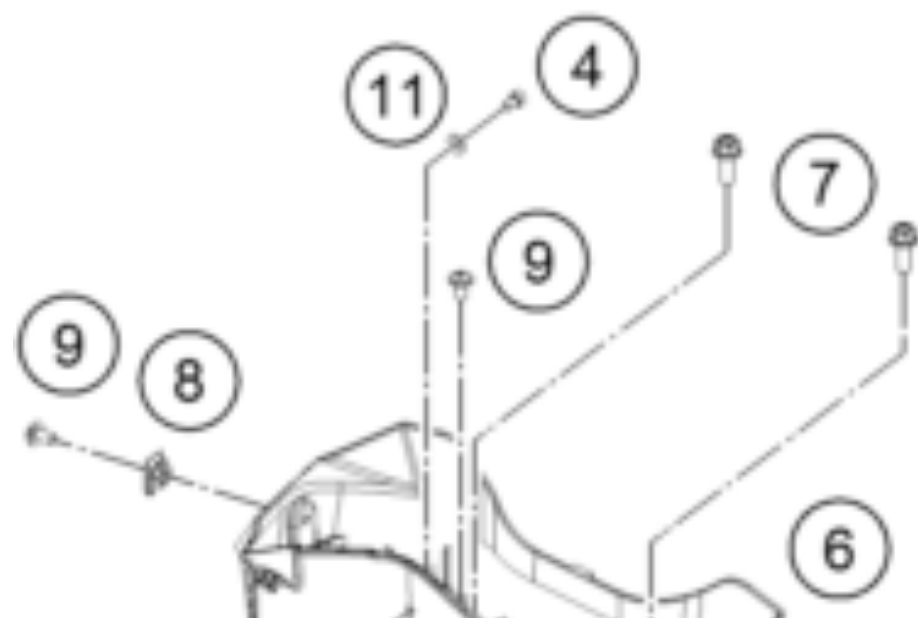

RC 390, black - B.D. 2018 <2018><EU><F5303R2>
BATTERY
17790

Pos	Part Number	Description	Additional Text	Quantity
1	90511054001	BRACKET RUBBER FOR BATTERY		1.00
2	90611053000	BATTERY 12V/8AH		1.00
3	90511055000	BATTERY BRACKET		1.00
4	90511054002	AH SCREW M5X8		6.00
5	90511054000	RUBBER BATTERY BRACKET		1.00
6	90508024000	BATTERY CASE		1.00
7	J025080203	HH COLLAR SCREW M8X20 SW12		2.00
8	90103097000	clip nut		2.00
9	90508006001	SOCKET HEAD BOLT M6X12		3.00
10	90508048000	PLUG COVER		1.00
11	J125050005	WASHER M5		1.00