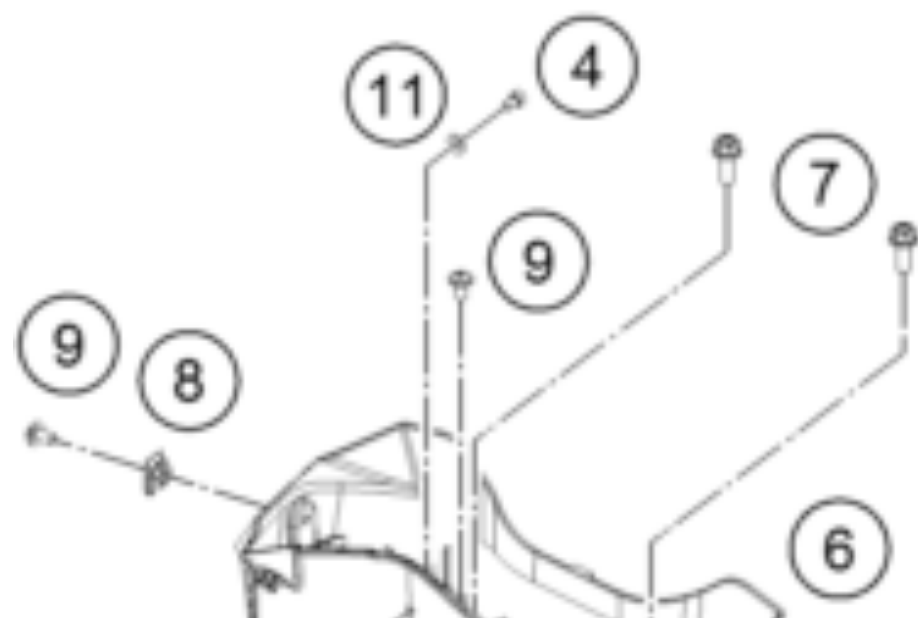

RC 200, white w/o ABS - B.D. 2018 <2018><EU><F5103R1>
BATTERY
17790

Pos	Part Number	Description	Additional Text	Quantity
1	90511054001	BRACKET RUBBER FOR BATTERY		1.00
2	90611053000	BATTERY 12V/8AH		1.00
3	90511055000	BATTERY BRACKET		1.00
4	90511054002	AH SCREW M5X8		6.00
5	90511054000	RUBBER BATTERY BRACKET		1.00
6	90508024000	BATTERY CASE		1.00
7	J025080203	HH COLLAR SCREW M8X20 SW12		2.00
8	90103097000	clip nut		2.00
9	90508006001	SOCKET HEAD BOLT M6X12		3.00
10	90508048000	PLUG COVER		1.00
11	J125050005	WASHER M5		1.00