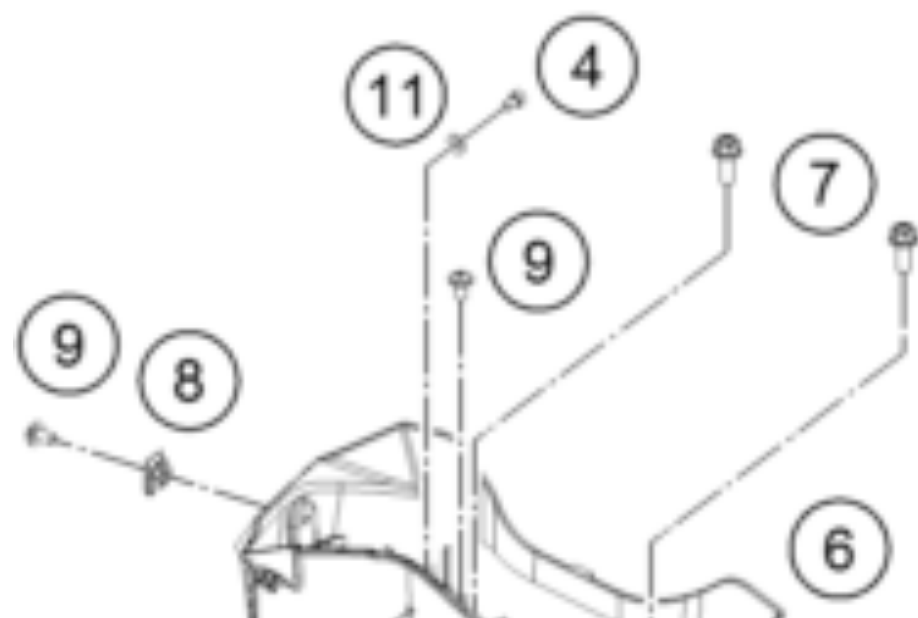

RC 390 CUP USA 2016 <2016><US><F5399P3>  
BATTERY  
17790

---

<b>Pos</b>	<b>Part Number</b>	<b>Description</b>	<b>Additional Text</b>	<b>Quantity</b>
1	90511054001	BRACKET RUBBER FOR BATTERY		1.00
2	90611053000	BATTERY 12V/8AH		1.00
3	90511055000	BATTERY BRACKET		1.00
4	90511054002	AH SCREW M5X8		6.00
5	90511054000	RUBBER BATTERY BRACKET		1.00
6	90508024000	BATTERY CASE		1.00
7	J025080203	HH COLLAR SCREW M8X20 SW12		2.00
8	90103097000	clip nut		2.00
9	90508006001	SOCKET HEAD BOLT M6X12		3.00
10	90508048000	PLUG COVER		1.00
11	J125050005	WASHER M5		1.00