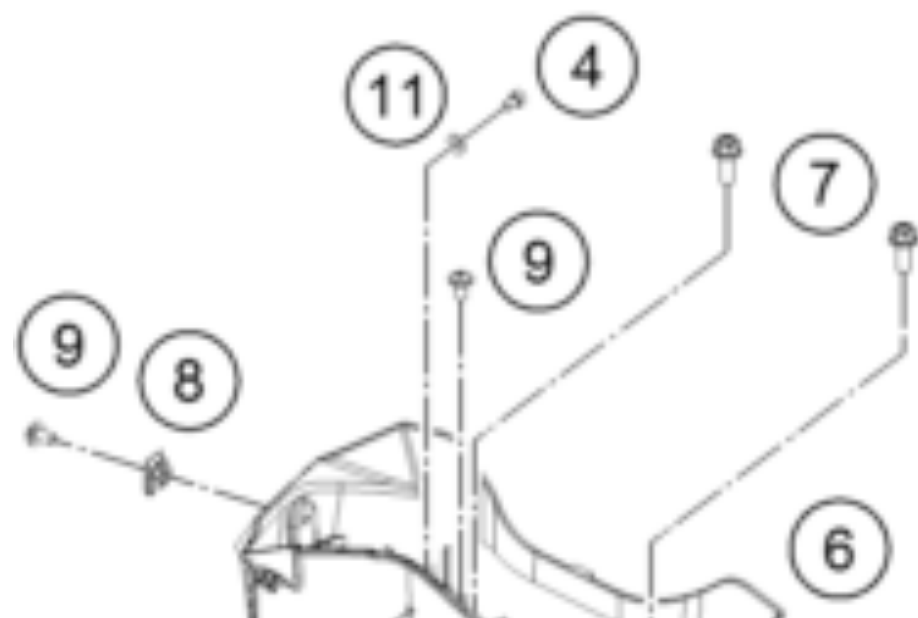

RC 390 BLACK CKD 17 <2017><AR><F5342Q1>
BATTERY
17790

Pos	Part Number	Description	Additional Text	Quantity
1	90511054001	BRACKET RUBBER FOR BATTERY		1.00
2	90611053000	BATTERY 12V/8AH		1.00
3	90511055000	BATTERY BRACKET		1.00
4	90511054002	AH SCREW M5X8		6.00
5	90511054000	RUBBER BATTERY BRACKET		1.00
6	90508024000	BATTERY CASE		1.00
7	J025080203	HH COLLAR SCREW M8X20 SW12		2.00
8	90103097000	clip nut		2.00
9	90508006001	SOCKET HEAD BOLT M6X12		3.00
10	90508048000	PLUG COVER		1.00
11	J125050005	WASHER M5		1.00