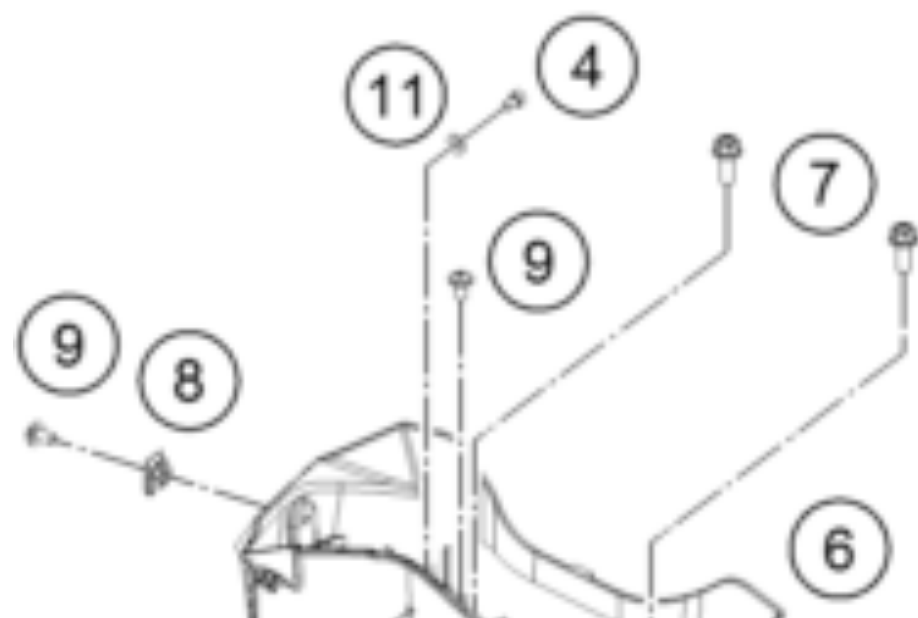

RC 390 BLACK CKD 17 <2017><MY><F5389Q1>
BATTERY
17790

Pos	Part Number	Description	Additional Text	Quantity
1	90511054001	BRACKET RUBBER FOR BATTERY		1.00
2	90611053000	BATTERY 12V/8AH		1.00
3	90511055000	BATTERY BRACKET		1.00
4	90511054002	AH SCREW M5X8		6.00
5	90511054000	RUBBER BATTERY BRACKET		1.00
6	90508024000	BATTERY CASE		1.00
7	J025080203	HH COLLAR SCREW M8X20 SW12		2.00
8	90103097000	clip nut		2.00
9	90508006001	SOCKET HEAD BOLT M6X12		3.00
10	90508048000	PLUG COVER		1.00
11	J125050005	WASHER M5		1.00