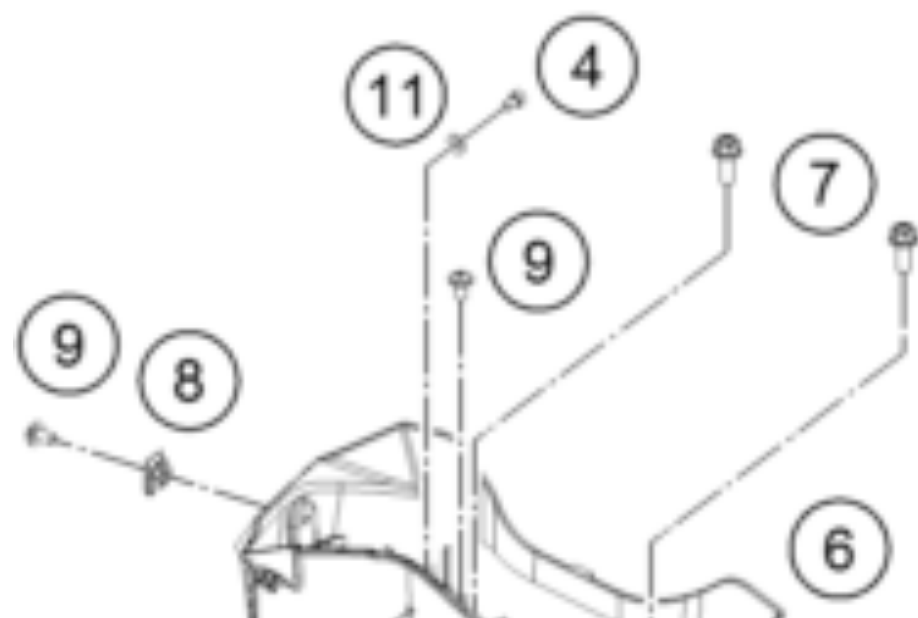

RC 390 BLACK 2017 <2017><EU><F5303Q1>
BATTERY
17790

Pos	Part Number	Description	Additional Text	Quantity
1	90511054001	BRACKET RUBBER FOR BATTERY		1.00
2	90611053000	BATTERY 12V/8AH		1.00
3	90511055000	BATTERY BRACKET		1.00
4	90511054002	AH SCREW M5X8		6.00
5	90511054000	RUBBER BATTERY BRACKET		1.00
6	90508024000	BATTERY CASE		1.00
7	J025080203	HH COLLAR SCREW M8X20 SW12		2.00
8	90103097000	clip nut		2.00
9	90508006001	SOCKET HEAD BOLT M6X12		3.00
10	90508048000	PLUG COVER		1.00
11	J125050005	WASHER M5		1.00