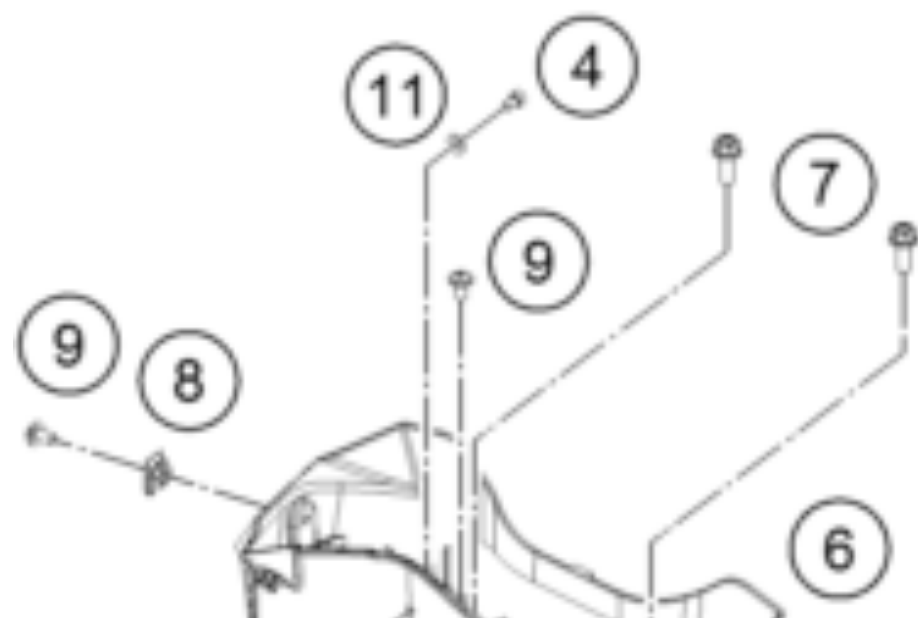

RC 390 WHITE ABS B.D. 16 <2016><JP><F5386P1>  
BATTERY  
17790

---

Pos	Part Number	Description	Additional Text	Quantity
1	90511054001	BRACKET RUBBER FOR BATTERY		1.00
2	90611053000	BATTERY 12V/8AH		1.00
3	90511055000	BATTERY BRACKET		1.00
4	90511054002	AH SCREW M5X8		6.00
5	90511054000	RUBBER BATTERY BRACKET		1.00
6	90508024000	BATTERY CASE		1.00
7	J025080203	HH COLLAR SCREW M8X20 SW12		2.00
8	90103097000	clip nut		2.00
9	90508006001	SOCKET HEAD BOLT M6X12		3.00
10	90508048000	PLUG COVER		1.00
11	J125050005	WASHER M5		1.00