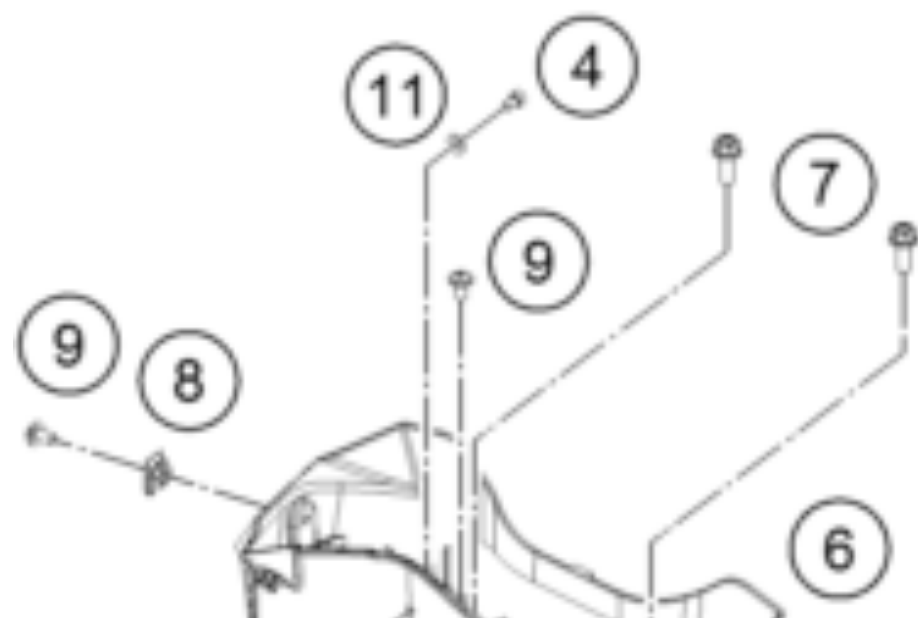

RC 390 WHITE ABS B.D. 16 <2016><AU><F5360P1>
BATTERY
17790

Pos	Part Number	Description	Additional Text	Quantity
1	90511054001	BRACKET RUBBER FOR BATTERY		1.00
2	90611053000	BATTERY 12V/8AH		1.00
3	90511055000	BATTERY BRACKET		1.00
4	90511054002	AH SCREW M5X8		6.00
5	90511054000	RUBBER BATTERY BRACKET		1.00
6	90508024000	BATTERY CASE		1.00
7	J025080203	HH COLLAR SCREW M8X20 SW12		2.00
8	90103097000	clip nut		2.00
9	90508006001	SOCKET HEAD BOLT M6X12		3.00
10	90508048000	PLUG COVER		1.00
11	J125050005	WASHER M5		1.00