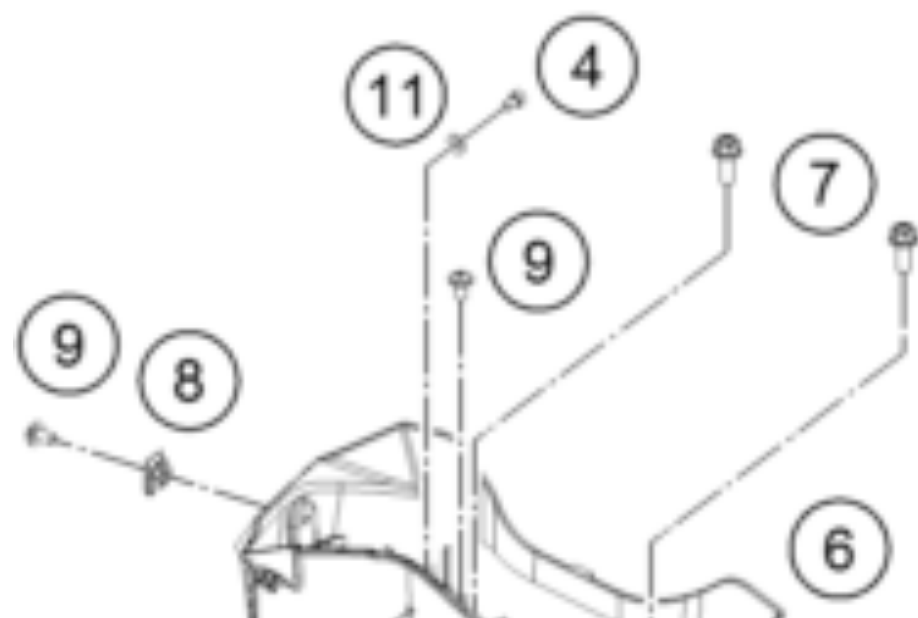

RC 390 WHITE ABS B.D. 16 <2016><EU><F5303P2>
BATTERY
17790

Pos	Part Number	Description	Additional Text	Quantity
1	90511054001	BRACKET RUBBER FOR BATTERY		1.00
2	90611053000	BATTERY 12V/8AH		1.00
3	90511055000	BATTERY BRACKET		1.00
4	90511054002	AH SCREW M5X8		6.00
5	90511054000	RUBBER BATTERY BRACKET		1.00
6	90508024000	BATTERY CASE		1.00
7	J025080203	HH COLLAR SCREW M8X20 SW12		2.00
8	90103097000	clip nut		2.00
9	90508006001	SOCKET HEAD BOLT M6X12		3.00
10	90508048000	PLUG COVER		1.00
11	J125050005	WASHER M5		1.00