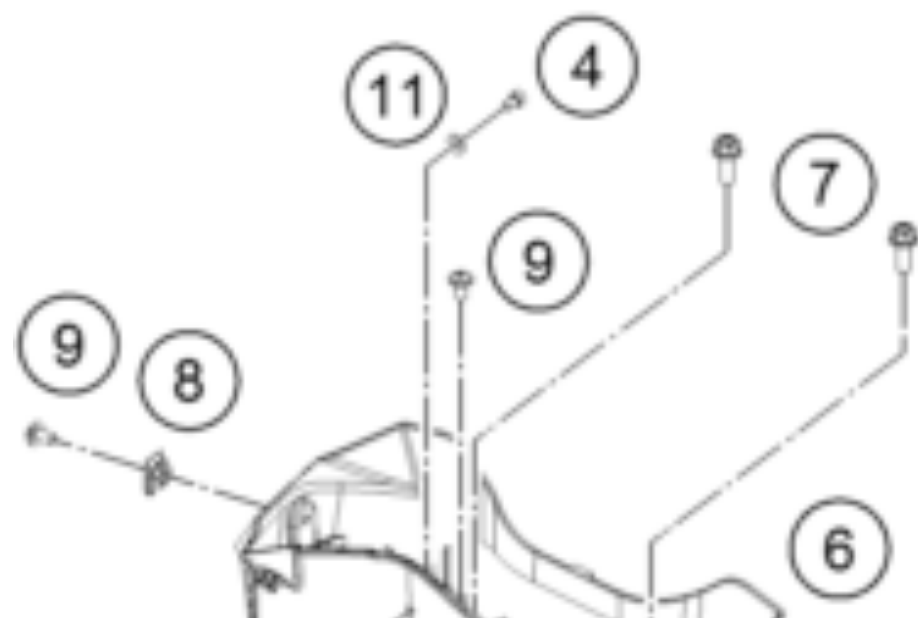

RC 390 WHITE / ABS 2016 <2016><EU><F5303P1>  
BATTERY  
17790

---

<b>Pos</b>	<b>Part Number</b>	<b>Description</b>	<b>Additional Text</b>	<b>Quantity</b>
1	90511054001	BRACKET RUBBER FOR BATTERY		1.00
2	90611053000	BATTERY 12V/8AH		1.00
3	90511055000	BATTERY BRACKET		1.00
4	90511054002	AH SCREW M5X8		6.00
5	90511054000	RUBBER BATTERY BRACKET		1.00
6	90508024000	BATTERY CASE		1.00
7	J025080203	HH COLLAR SCREW M8X20 SW12		2.00
8	90103097000	clip nut		2.00
9	90508006001	SOCKET HEAD BOLT M6X12		3.00
10	90508048000	PLUG COVER		1.00
11	J125050005	WASHER M5		1.00