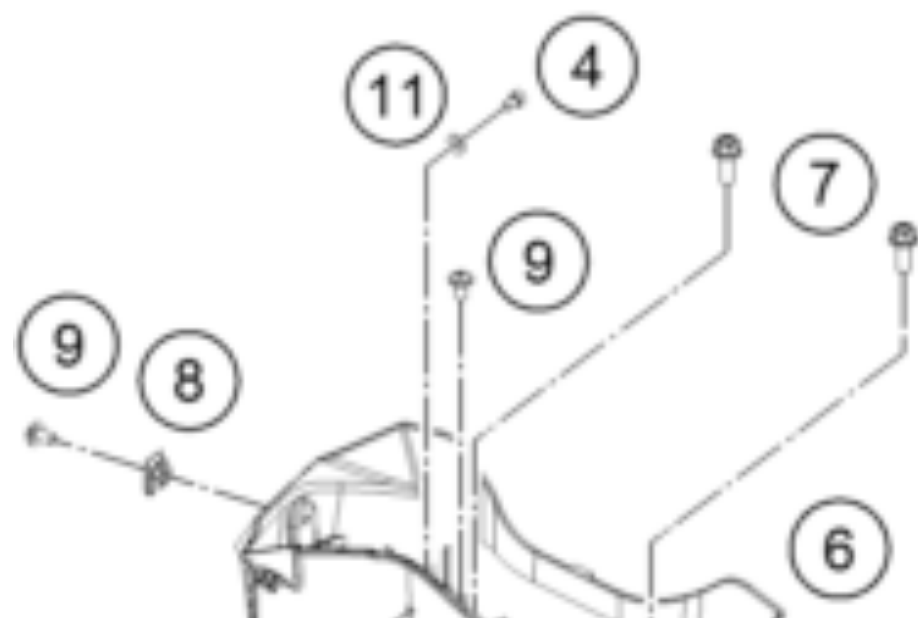

RC 200 WHITE W/O ABS CKD 16 <2016><AR><F5142P1>
BATTERY
17790

Pos	Part Number	Description	Additional Text	Quantity
1	90511054001	BRACKET RUBBER FOR BATTERY		1.00
2	90611053000	BATTERY 12V/8AH		1.00
3	90511055000	BATTERY BRACKET		1.00
4	90511054002	AH SCREW M5X8		6.00
5	90511054000	RUBBER BATTERY BRACKET		1.00
6	90508024000	BATTERY CASE		1.00
7	J025080203	HH COLLAR SCREW M8X20 SW12		2.00
8	90103097000	clip nut		2.00
9	90508006001	SOCKET HEAD BOLT M6X12		3.00
10	90508048000	PLUG COVER		1.00
11	J125050005	WASHER M5		1.00