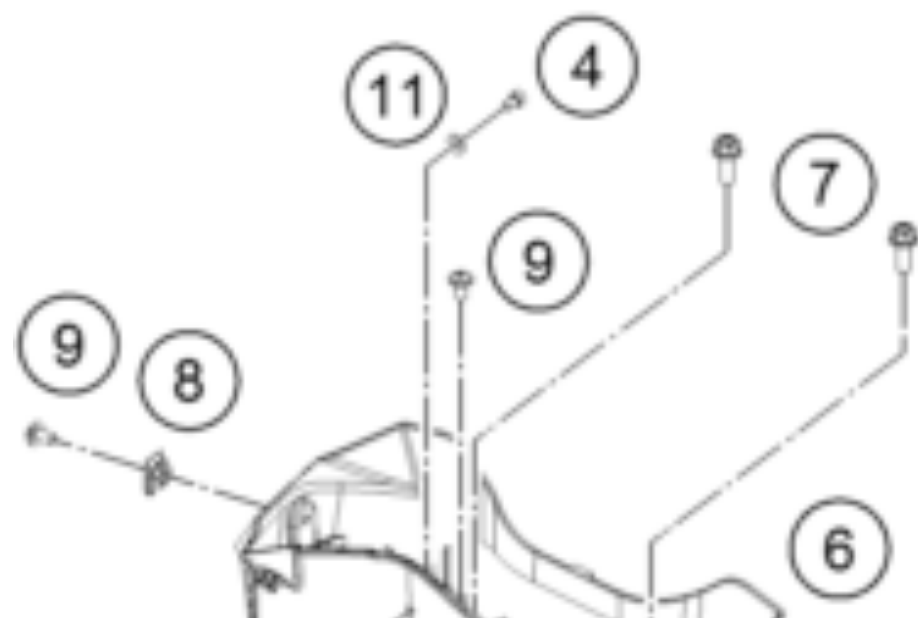

RC 125 WHITE / ABS 2016 <2016><EU><F5003P1>
BATTERY
17790

Pos	Part Number	Description	Additional Text	Quantity
1	90511054001	BRACKET RUBBER FOR BATTERY		1.00
2	90611053000	BATTERY 12V/8AH		1.00
3	90511055000	BATTERY BRACKET		1.00
4	90511054002	AH SCREW M5X8		6.00
5	90511054000	RUBBER BATTERY BRACKET		1.00
6	90508024000	BATTERY CASE		1.00
7	J025080203	HH COLLAR SCREW M8X20 SW12		2.00
8	90103097000	clip nut		2.00
9	90508006001	SOCKET HEAD BOLT M6X12		3.00
10	90508048000	PLUG COVER		1.00
11	J125050005	WASHER M5		1.00