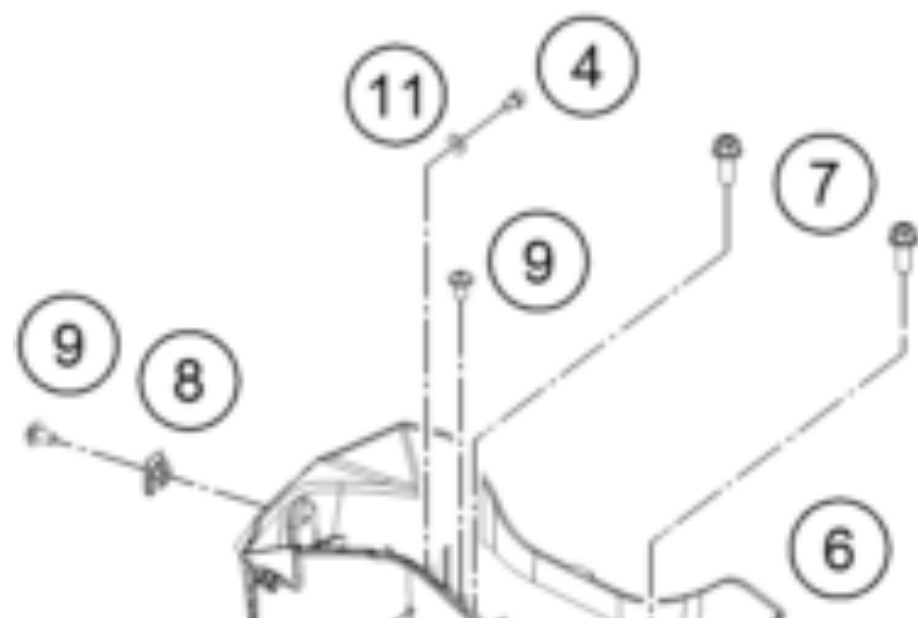

RC 390 WHITE ABS CKD 15 <2015><MY><F538901>  
BATTERY  
17790

---

Pos	Part Number	Description	Additional Text	Quantity
1	90511054001	BRACKET RUBBER FOR BATTERY		1.00
2	90611053000	BATTERY 12V/8AH		1.00
3	90511055000	BATTERY BRACKET		1.00
4	90511054002	AH SCREW M5X8		6.00
5	90511054000	RUBBER BATTERY BRACKET		1.00
6	90508024000	BATTERY CASE		1.00
7	J025080203	HH COLLAR SCREW M8X20 SW12		2.00
8	90103097000	clip nut		2.00
9	90508006001	SOCKET HEAD BOLT M6X12		3.00
10	90508048000	PLUG COVER		1.00
11	J125050005	WASHER M5		1.00