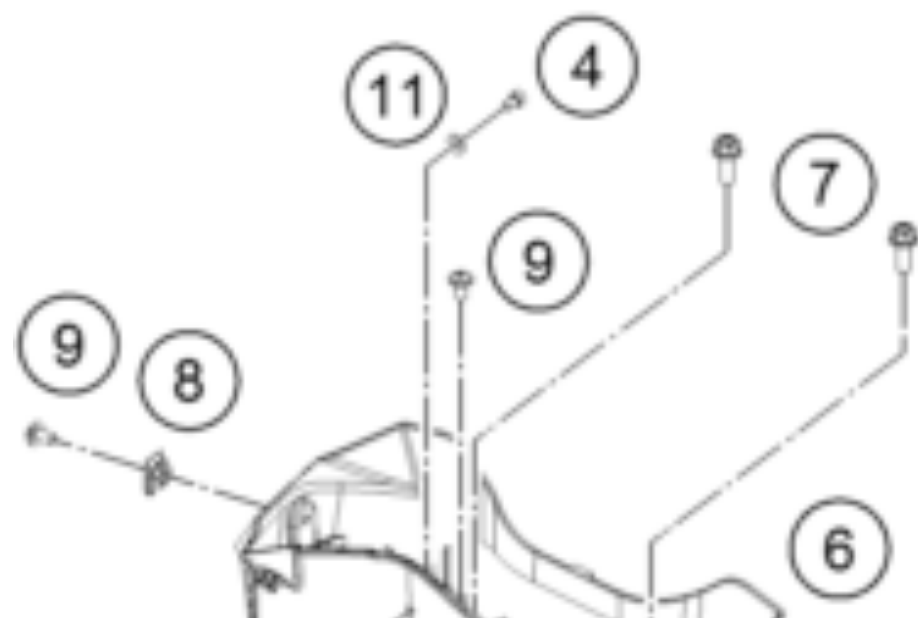

RC 390 WHITE ABS B.D. 15 <2015><ASIA><F538801>  
BATTERY  
17790

---

Pos	Part Number	Description	Additional Text	Quantity
1	90511054001	BRACKET RUBBER FOR BATTERY		1.00
2	90611053000	BATTERY 12V/8AH		1.00
3	90511055000	BATTERY BRACKET		1.00
4	90511054002	AH SCREW M5X8		6.00
5	90511054000	RUBBER BATTERY BRACKET		1.00
6	90508024000	BATTERY CASE		1.00
7	J025080203	HH COLLAR SCREW M8X20 SW12		2.00
8	90103097000	clip nut		2.00
9	90508006001	SOCKET HEAD BOLT M6X12		3.00
10	90508048000	PLUG COVER		1.00
11	J125050005	WASHER M5		1.00