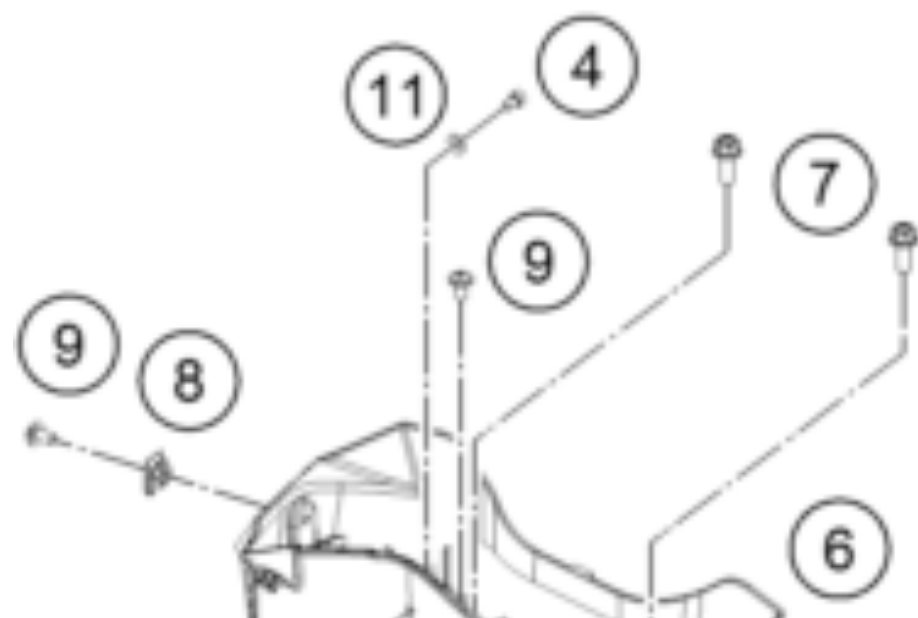

RC 390 WHITE ABS B.D. 15 <2015><JP><F538601>  
BATTERY  
17790

---

<b>Pos</b>	<b>Part Number</b>	<b>Description</b>	<b>Additional Text</b>	<b>Quantity</b>
1	90511054001	BRACKET RUBBER FOR BATTERY		1.00
2	90611053000	BATTERY 12V/8AH		1.00
3	90511055000	BATTERY BRACKET		1.00
4	90511054002	AH SCREW M5X8		6.00
5	90511054000	RUBBER BATTERY BRACKET		1.00
6	90508024000	BATTERY CASE		1.00
7	J025080203	HH COLLAR SCREW M8X20 SW12		2.00
8	90103097000	clip nut		2.00
9	90508006001	SOCKET HEAD BOLT M6X12		3.00
10	90508048000	PLUG COVER		1.00
11	J125050005	WASHER M5		1.00