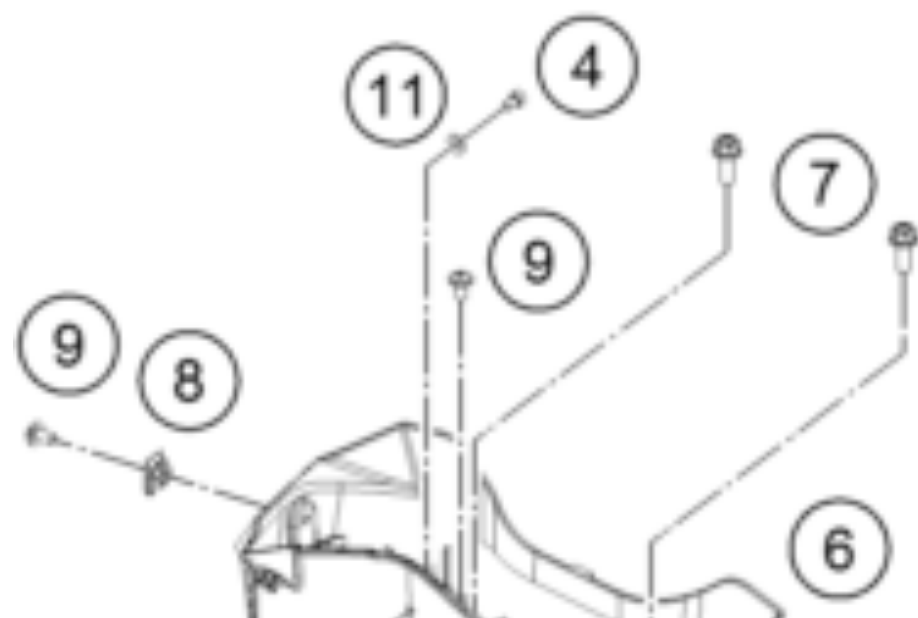

RC 390 WHITE ABS B.D. 15 <2015><JP><F538601>
BATTERY
17790

Pos	Part Number	Description	Additional Text	Quantity
1	90511054001	BRACKET RUBBER FOR BATTERY		1.00
2	90611053000	BATTERY 12V/8AH		1.00
3	90511055000	BATTERY BRACKET		1.00
4	90511054002	AH SCREW M5X8		6.00
5	90511054000	RUBBER BATTERY BRACKET		1.00
6	90508024000	BATTERY CASE		1.00
7	J025080203	HH COLLAR SCREW M8X20 SW12		2.00
8	90103097000	clip nut		2.00
9	90508006001	SOCKET HEAD BOLT M6X12		3.00
10	90508048000	PLUG COVER		1.00
11	J125050005	WASHER M5		1.00