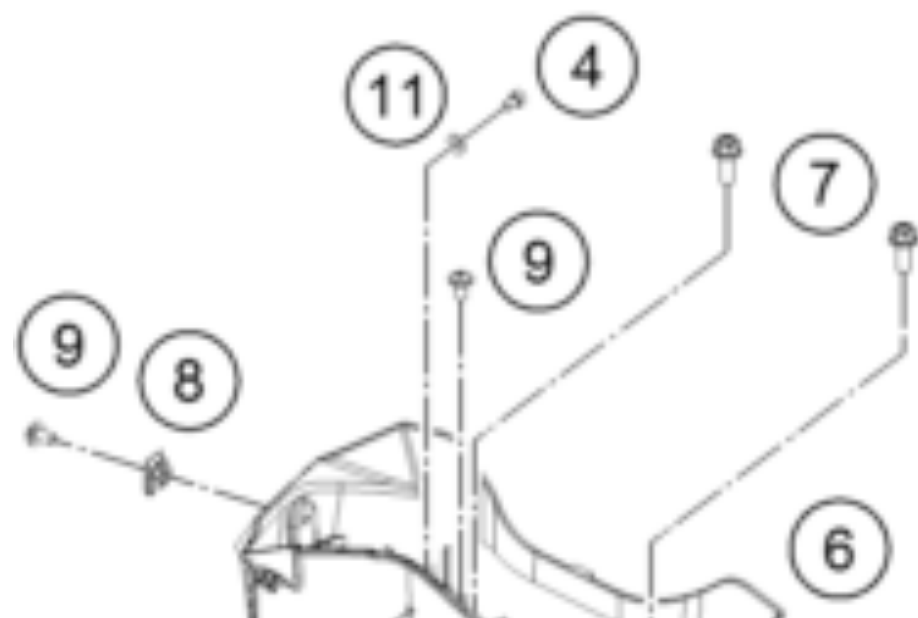

RC 390 WHITE ABS B.D. 15 <2015><US><F537501>
BATTERY
17790

Pos	Part Number	Description	Additional Text	Quantity
1	90511054001	BRACKET RUBBER FOR BATTERY		1.00
2	90611053000	BATTERY 12V/8AH		1.00
3	90511055000	BATTERY BRACKET		1.00
4	90511054002	AH SCREW M5X8		6.00
5	90511054000	RUBBER BATTERY BRACKET		1.00
6	90508024000	BATTERY CASE		1.00
7	J025080203	HH COLLAR SCREW M8X20 SW12		2.00
8	90103097000	clip nut		2.00
9	90508006001	SOCKET HEAD BOLT M6X12		3.00
10	90508048000	PLUG COVER		1.00
11	J125050005	WASHER M5		1.00