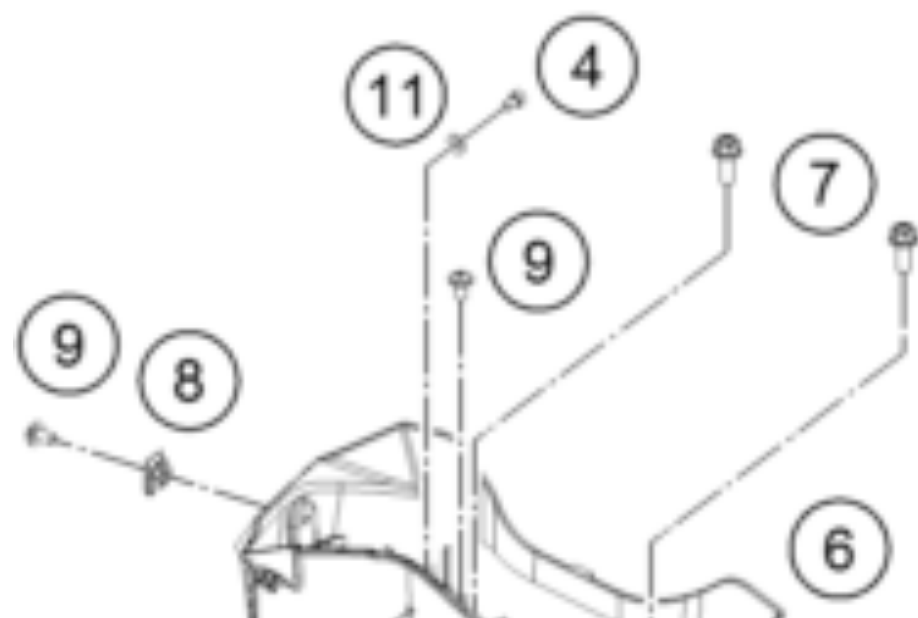

RC 390 WHITE ABS B.D. 15 <2015><EU><F530302>
BATTERY
17790

Pos	Part Number	Description	Additional Text	Quantity
1	90511054001	BRACKET RUBBER FOR BATTERY		1.00
2	90611053000	BATTERY 12V/8AH		1.00
3	90511055000	BATTERY BRACKET		1.00
4	90511054002	AH SCREW M5X8		6.00
5	90511054000	RUBBER BATTERY BRACKET		1.00
6	90508024000	BATTERY CASE		1.00
7	J025080203	HH COLLAR SCREW M8X20 SW12		2.00
8	90103097000	clip nut		2.00
9	90508006001	SOCKET HEAD BOLT M6X12		3.00
10	90508048000	PLUG COVER		1.00
11	J125050005	WASHER M5		1.00