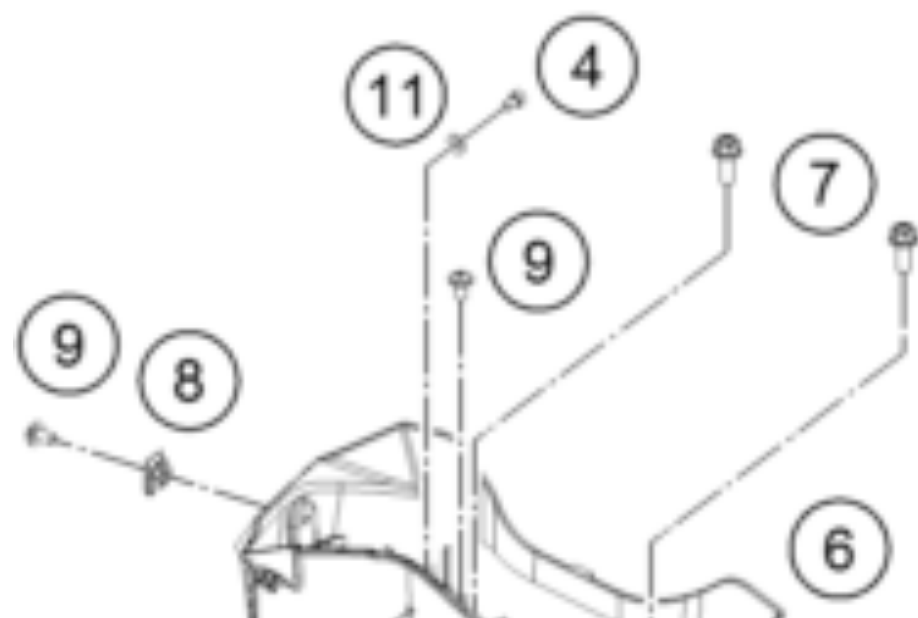

RC 390 WHITE ABS B.D. 14 <2014><EU><F5303N3>  
BATTERY  
17790

---

<b>Pos</b>	<b>Part Number</b>	<b>Description</b>	<b>Additional Text</b>	<b>Quantity</b>
1	90511054001	BRACKET RUBBER FOR BATTERY		1.00
2	90611053000	BATTERY 12V/8AH		1.00
3	90511055000	BATTERY BRACKET		1.00
4	90511054002	AH SCREW M5X8		6.00
5	90511054000	RUBBER BATTERY BRACKET		1.00
6	90508024000	BATTERY CASE		1.00
7	J025080203	HH COLLAR SCREW M8X20 SW12		2.00
8	90103097000	clip nut		2.00
9	90508006001	SOCKET HEAD BOLT M6X12		3.00
10	90508048000	PLUG COVER		1.00
11	J125050005	WASHER M5		1.00