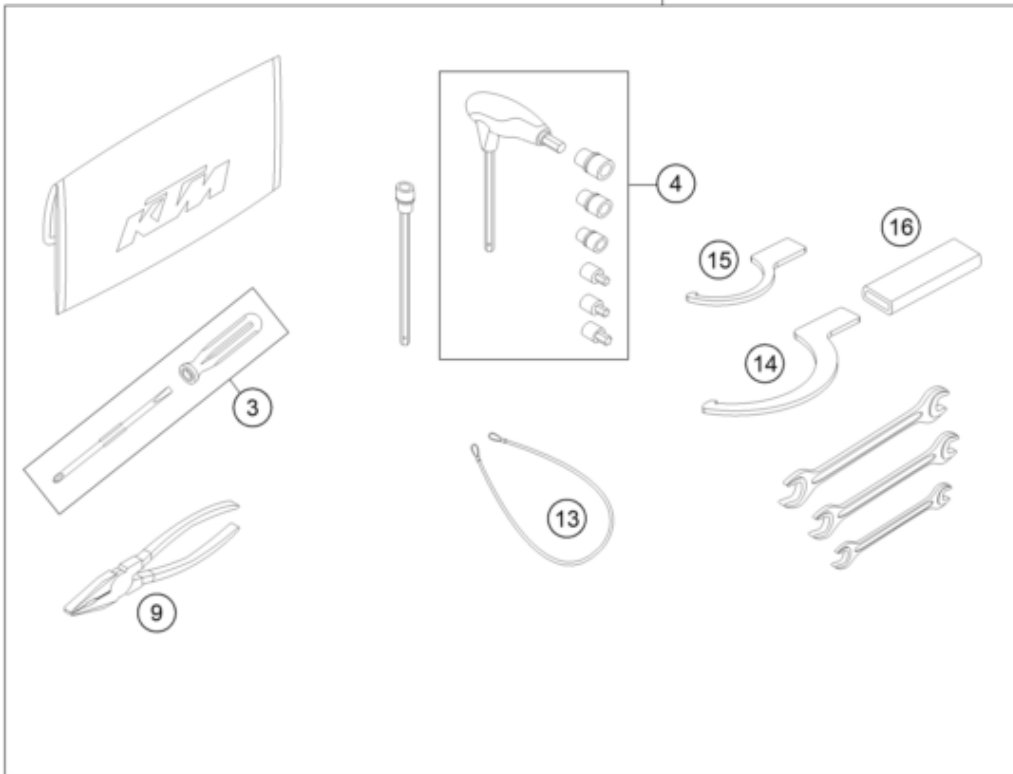

0

OHNE ABBILDUNG
WITHOUT ILLUSTRATION

1

TECHNISCHE DOKUMENTATION
TECHNICAL DOCUMENTATION
DOCUMENTACION TECNICA
DOCUMENTATION TECHNIQUE
NOTE TECNICHE

2

22

23

Pos	Part Number	Description	Additional Text	Quantity
0	0081050121	EJOT PT screw K50x12	only for US and SixDays	4.00
0	312305	DOCUMENTS BAG 2006		1.00
0	3210040	CUSTOMER WELCOME LETTER		1.00
0	312313	KTM BALLPOINT PEN ORANGE		1.00
0	00063004202	PRINT LABEL 60X51 MM		1.00
0	62111059060	COVER POSITIVE POLE		1.00
0	60012081200	license plate mouning plate	FOR AUS ONLY	1.00
0	61308192000	STICKER SET FORK WP SMALL		1.00
0	0025060206	HH collar screw M6x20 TX30		3.00
0	0025060406	HH collar screw M6x40 TX30		3.00
0	61308023010	SPLASH PROTECTION		1.00