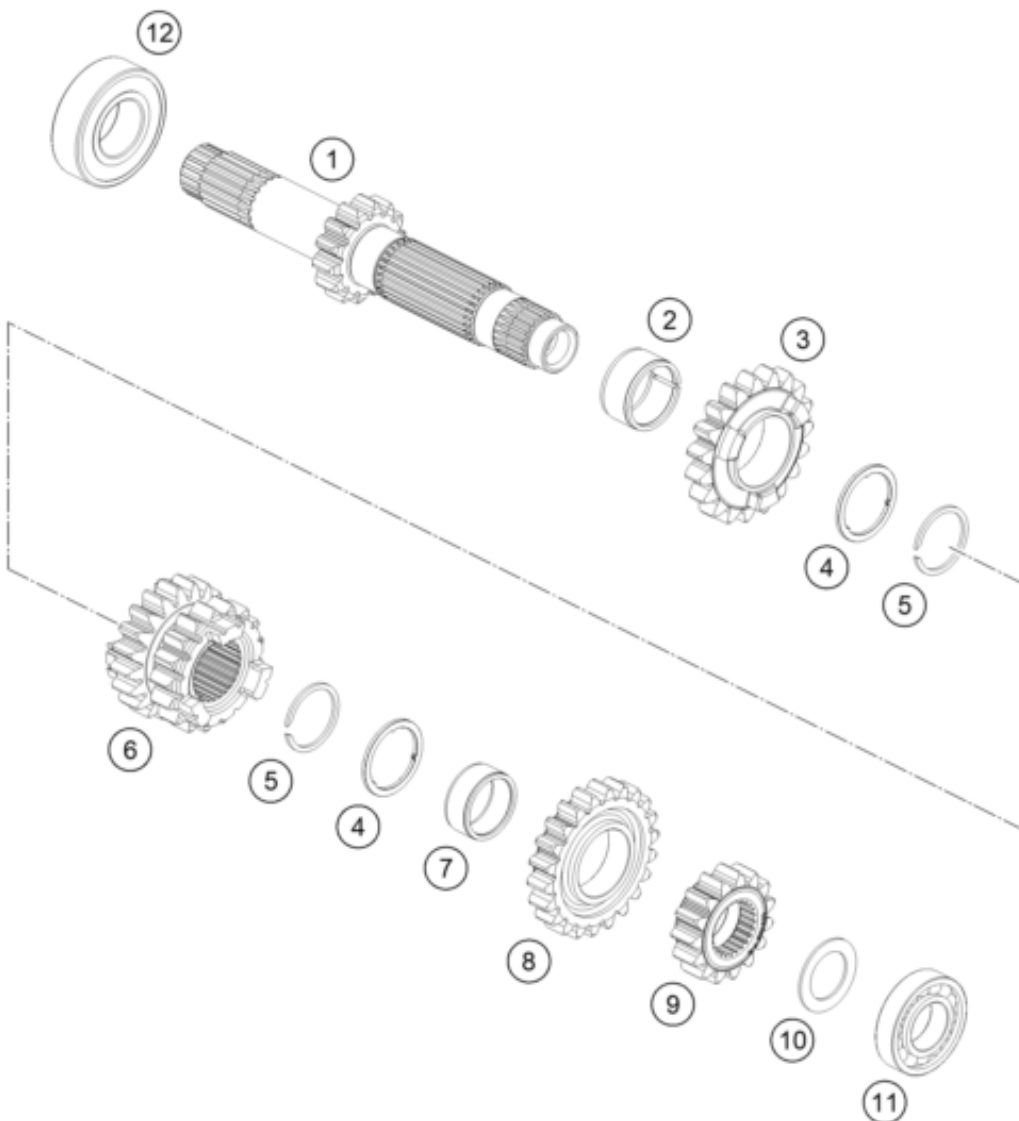

ACHTUNG !!!
 Bei Bestellung von Getrieberädern, Markierung beachten.

CAUTION !!!
 When ordering transmission gears, check marking.

Pos	Part Number	Description	Additional Text	Quantity
1	50433001000	DRIVE SHAFT CPL. 14T		1.00
2	0405212513	NEEDLE BEARING K21X25X13 SPLIT		1.00
3	50433005000	IDLER GEAR 5TH GEAR, 19T		1.00
4	50433043000	STOP DISK		2.00
5	50133090000	LOCK RING 22X1,2		2.00
6	50433003000	SLIDING GEAR, 3RD/4TH GEAR		1.00
7	0405202410	NEEDLE BEARING K20X24X10		1.00

8	50433006000	IDLER GEAR 6TH GEAR, 22T		1.00
9	50433002000	SOLID GEAR, 2ND GEAR, 15T		1.00
10	50333041000	STOP DISC 17,2X26X1 B		1.00
11	0625160031	GROOVED BALL B. 16003 C4 J1		1.00
12	0625060041	BALL BEARING 6004 TNH C3		1.00