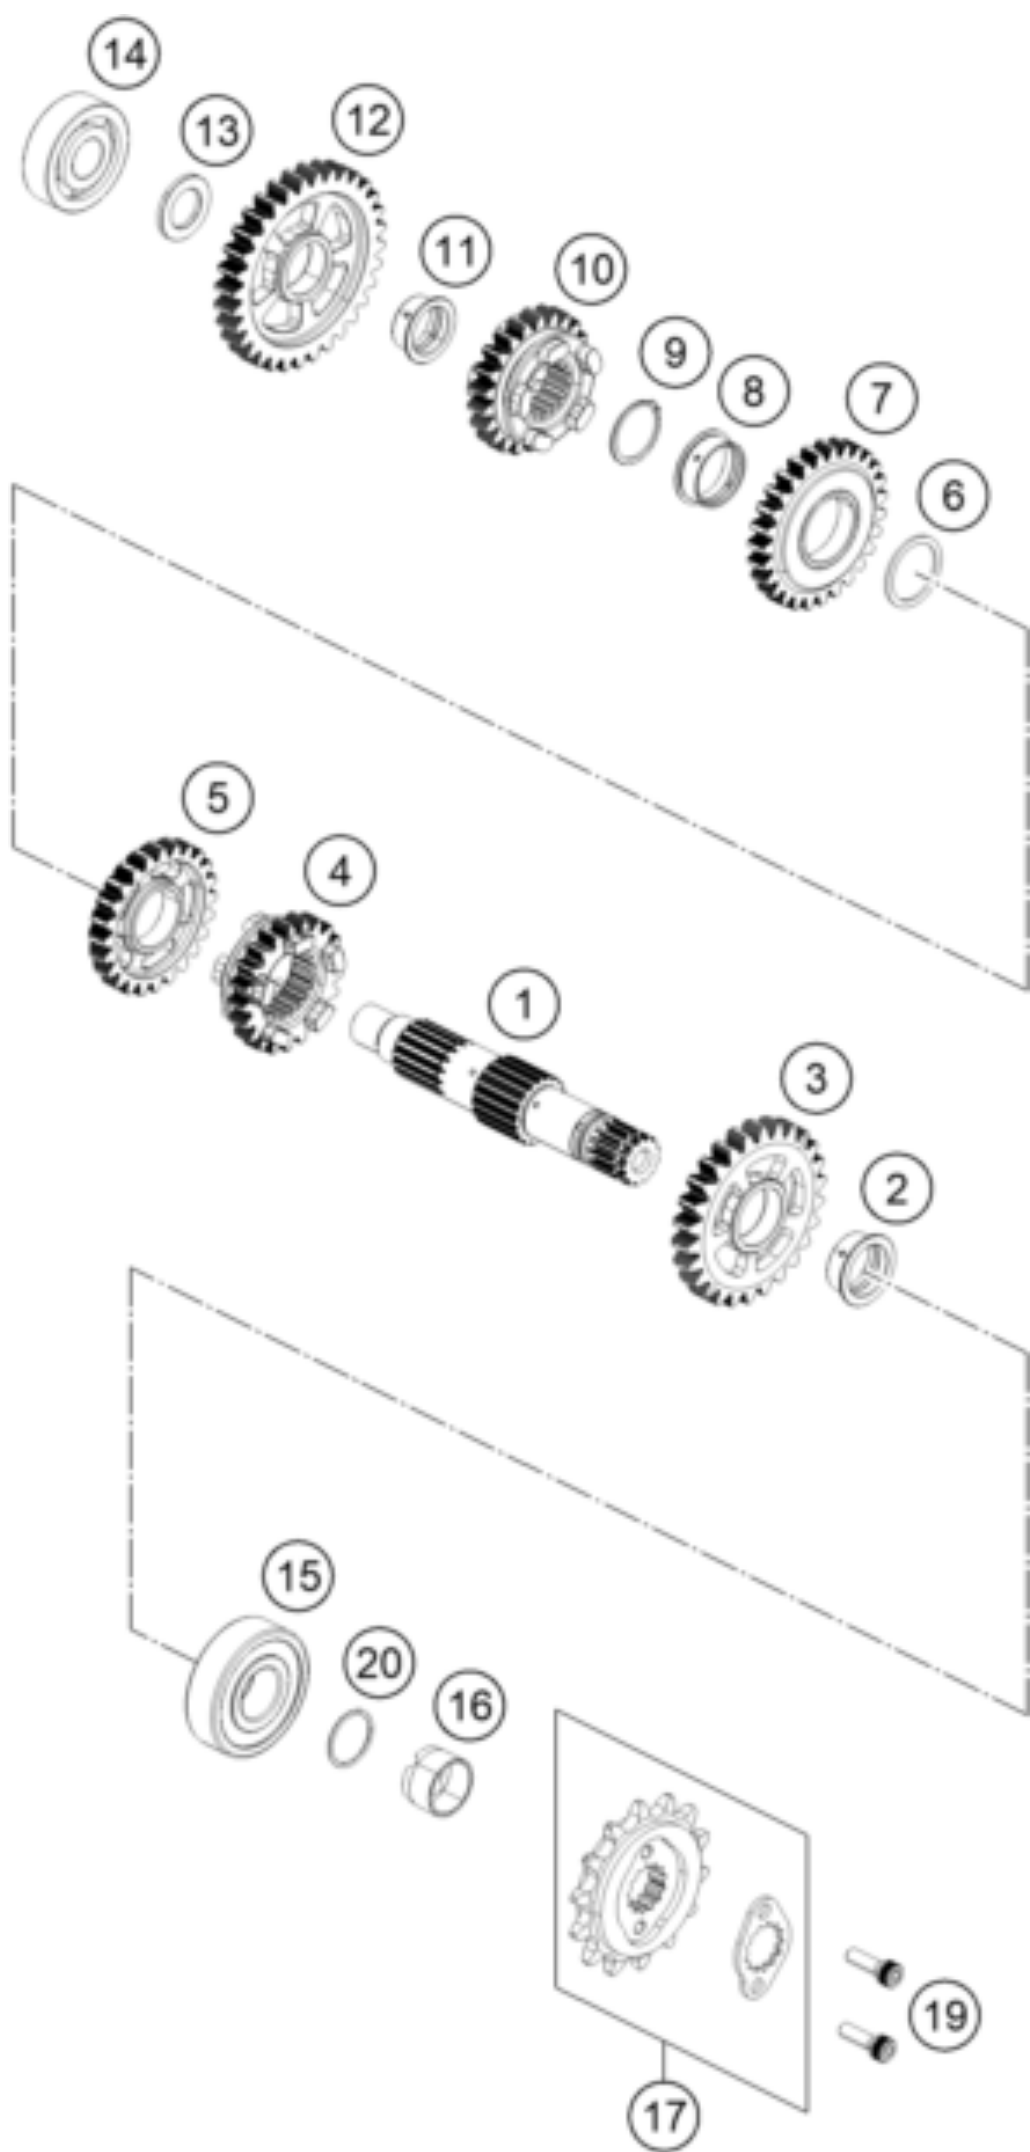

250 DUKE, silver w/o ABS-B.D. 2022 <2022><EU><F4203V4L>  
TRANSMISSION II - COUNTERSHAFT  
16919

---

Pos	Part Number	Description	Additional Text	Quantity
1	90233010010	COUNTERSHAFT CPL.		1.00
2	90233012001	COLLAR BUSH		1.00
3	90233012000	GEAR 2ND DRIVEN		1.00
4	90233016000	GEAR 6TH DRIVEN		1.00
5	90233014000	GEAR 4TH DRIVEN		1.00
6	90233037000	THRUST WASHER		1.00
7	90233013000	GEAR 3RD DRIVEN		1.00
8	90233013001	COLLAR BUSH		1.00
9	J472023120	CIRCLIP 23,5X1,2		1.00
10	90233015000	GEAR 5TH DRIVEN		1.00
11	90233011001	COLLAR BUSH		1.00
12	90233011000	GEAR 1ST DRIVEN		1.00
13	90233038000	THRUST WASHER		1.00
14	90233010001	DEEP GROOVE BALL BEARING		1.00
15	J625063320	BALL BEARING 22X56X16-C3L-		1.00
16	90233030000	BUSHING SPROCKET		1.00
17	91233029044	SPROCKET 14T W. LOCKING PLATE		1.00
19	90110057000	BOLT M6X10		2.00
20	J770019515	O-RING 19,5X1,5		1.00
21	90230077000	OIL SEAL OUTPUT SHAFT		1.00
22	J472037150	CIRCLIP 37X1,5		1.00
99	90233030044	SEALING KIT COUNTERSHAFT		0.00