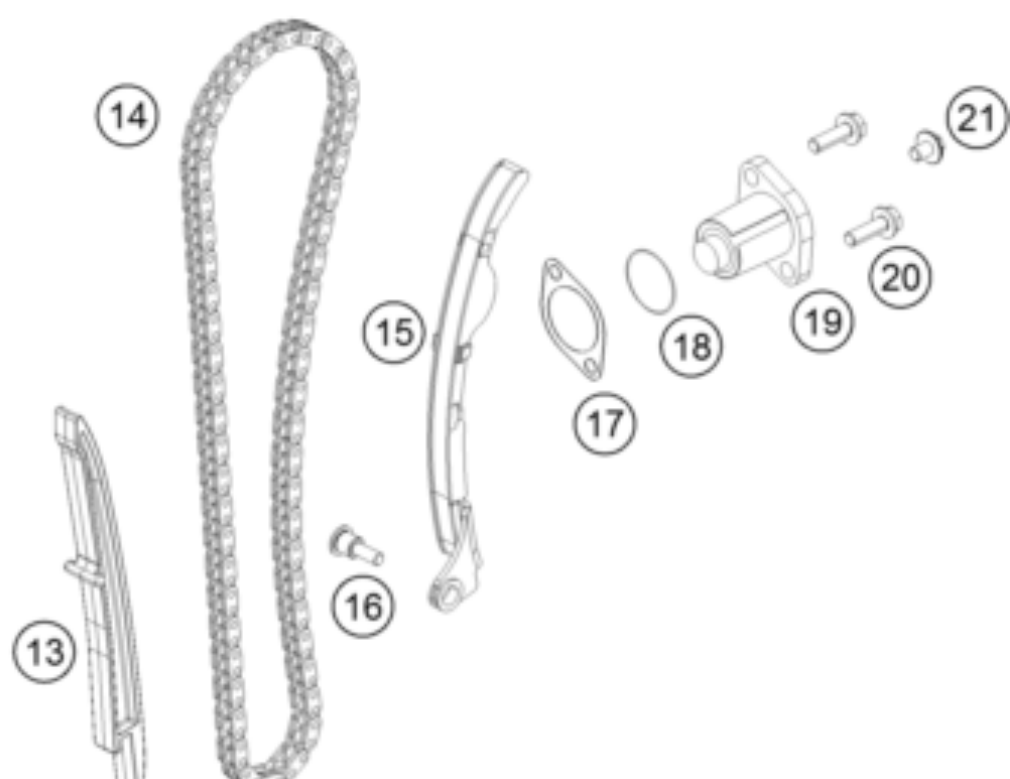

250 Duke, white w/o ABS-CKD 2018 <2018><CO><F4241R2>
TIMING DRIVE
16822

Pos	Part Number	Description	Additional Text	Quantity
1	93736009033	CAMSHAFT INLET CPL.		1.00
2	93736010033	CAMSHAFT EXHAUST CPL.		1.00
11	90236018000	CHAIN GUIDE TOP		1.00
12	J025060401	HH COLLAR SCREW M6X40		2.00
13	90236001000	TIMING CHAIN GUIDE		1.00
14	90236013000	TIMING CHAIN		1.00
15	90236002000	TENSIONER RAIL CPL.		1.00
16	90236002004	SCREW TENSIONER RAIL		1.00
17	90136003003	GASKET CHAIN ADJUSTER		1.00
18	J770010015	O-RING 10,15X1,5		1.00
19	90236003044	CHAIN ADJUSTER		1.00
20	J025060201	HH COLLAR SCREW M6X20		2.00
21	90136003002	SPECIAL SCREW 6X6		1.00