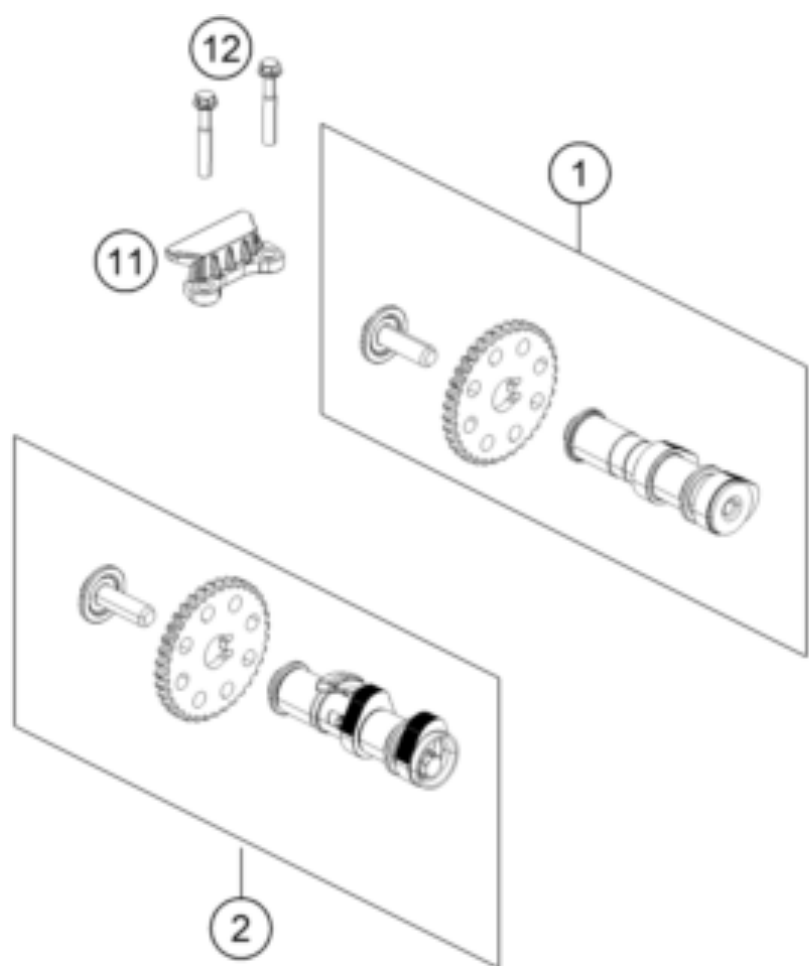

250 Duke, white w/o ABS-CKD 2018 <2018><CO><F4241R2>
TIMING DRIVE
16822

Pos	Part Number	Description	Additional Text	Quantity
1	93736009033	CAMSHAFT INLET CPL.		1.00
2	93736010033	CAMSHAFT EXHAUST CPL.		1.00
11	90236018000	CHAIN GUIDE TOP		1.00
12	J025060401	HH COLLAR SCREW M6X40		2.00
13	90236001000	TIMING CHAIN GUIDE		1.00
14	90236013000	TIMING CHAIN		1.00
15	90236002000	TENSIONER RAIL CPL.		1.00
16	90236002004	SCREW TENSIONER RAIL		1.00
17	90136003003	GASKET CHAIN ADJUSTER		1.00
18	J770010015	O-RING 10,15X1,5		1.00
19	90236003044	CHAIN ADJUSTER		1.00
20	J025060201	HH COLLAR SCREW M6X20		2.00
21	90136003002	SPECIAL SCREW 6X6		1.00