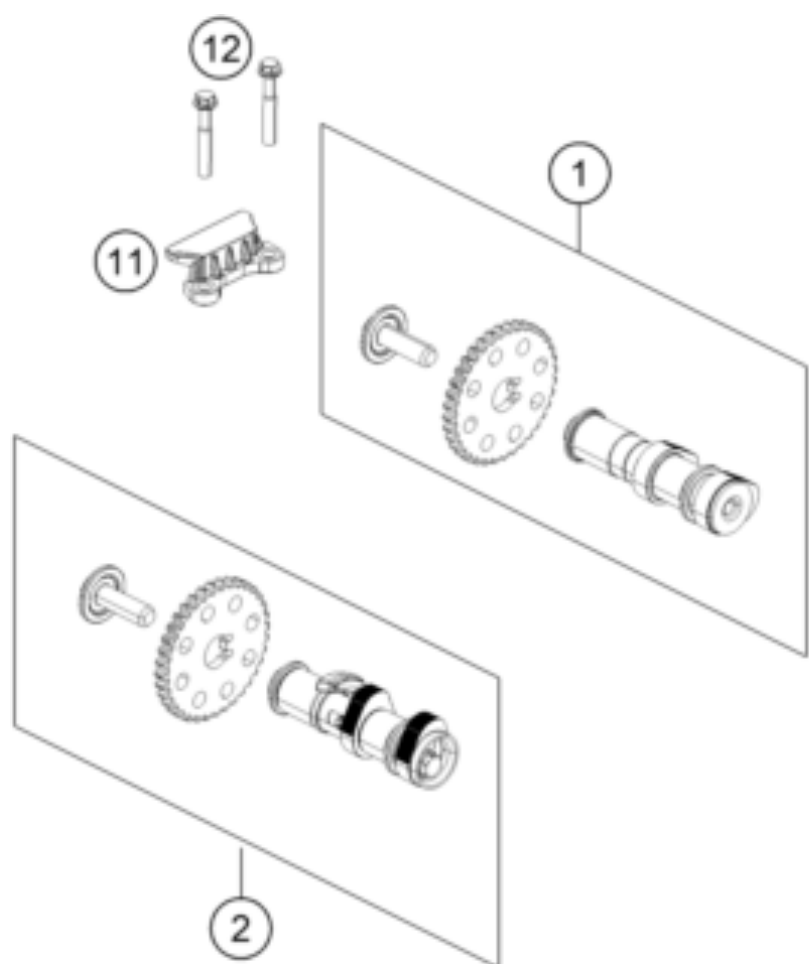

250 Duke, white w/o ABS CKD 18 <2018><CO><F4241Q2>
TIMING DRIVE
16822

Pos	Part Number	Description	Additional Text	Quantity
1	93736009033	CAMSHAFT INLET CPL.		1.00
2	93736010033	CAMSHAFT EXHAUST CPL.		1.00
11	90236018000	CHAIN GUIDE TOP		1.00
12	J025060401	HH COLLAR SCREW M6X40		2.00
13	90236001000	TIMING CHAIN GUIDE		1.00
14	90236013000	TIMING CHAIN		1.00
15	90236002000	TENSIONER RAIL CPL.		1.00
16	90236002004	SCREW TENSIONER RAIL		1.00
17	90136003003	GASKET CHAIN ADJUSTER		1.00
18	J770010015	O-RING 10,15X1,5		1.00
19	90236003044	CHAIN ADJUSTER		1.00
20	J025060201	HH COLLAR SCREW M6X20		2.00
21	90136003002	SPECIAL SCREW 6X6		1.00