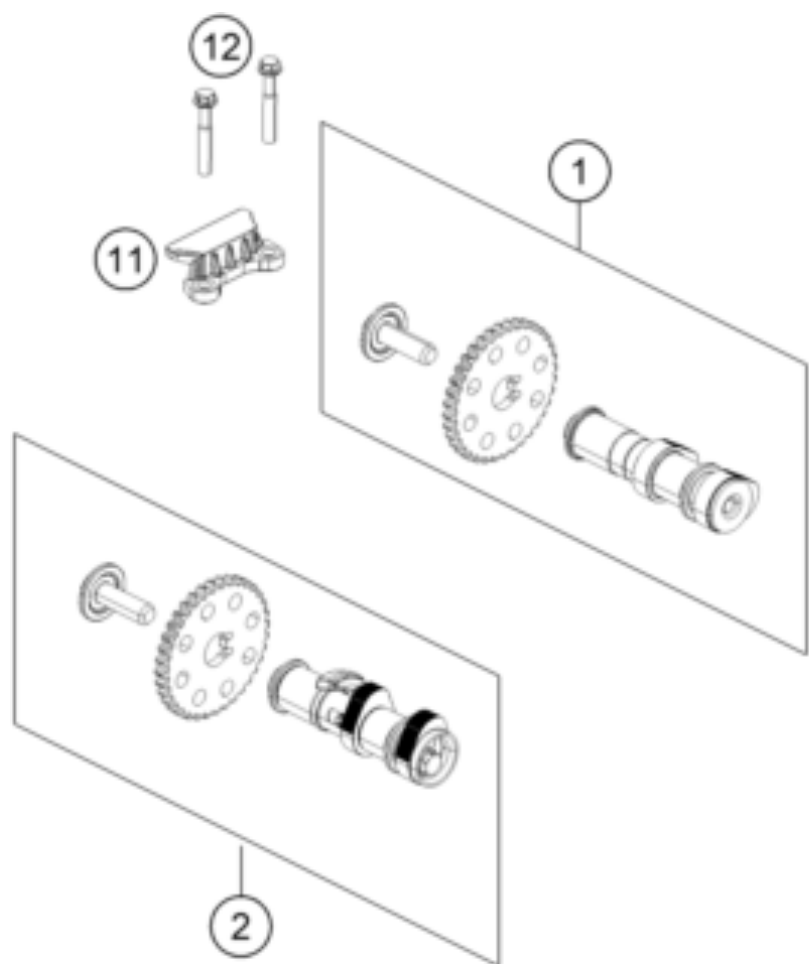

250 Duke, orange w/o ABS CKD 18 <2018><CO><F4241Q1>
TIMING DRIVE
16822

Pos	Part Number	Description	Additional Text	Quantity
1	93736009033	CAMSHAFT INLET CPL.		1.00
2	93736010033	CAMSHAFT EXHAUST CPL.		1.00
11	90236018000	CHAIN GUIDE TOP		1.00
12	J025060401	HH COLLAR SCREW M6X40		2.00
13	90236001000	TIMING CHAIN GUIDE		1.00
14	90236013000	TIMING CHAIN		1.00
15	90236002000	TENSIONER RAIL CPL.		1.00
16	90236002004	SCREW TENSIONER RAIL		1.00
17	90136003003	GASKET CHAIN ADJUSTER		1.00
18	J770010015	O-RING 10,15X1,5		1.00
19	90236003044	CHAIN ADJUSTER		1.00
20	J025060201	HH COLLAR SCREW M6X20		2.00
21	90136003002	SPECIAL SCREW 6X6		1.00