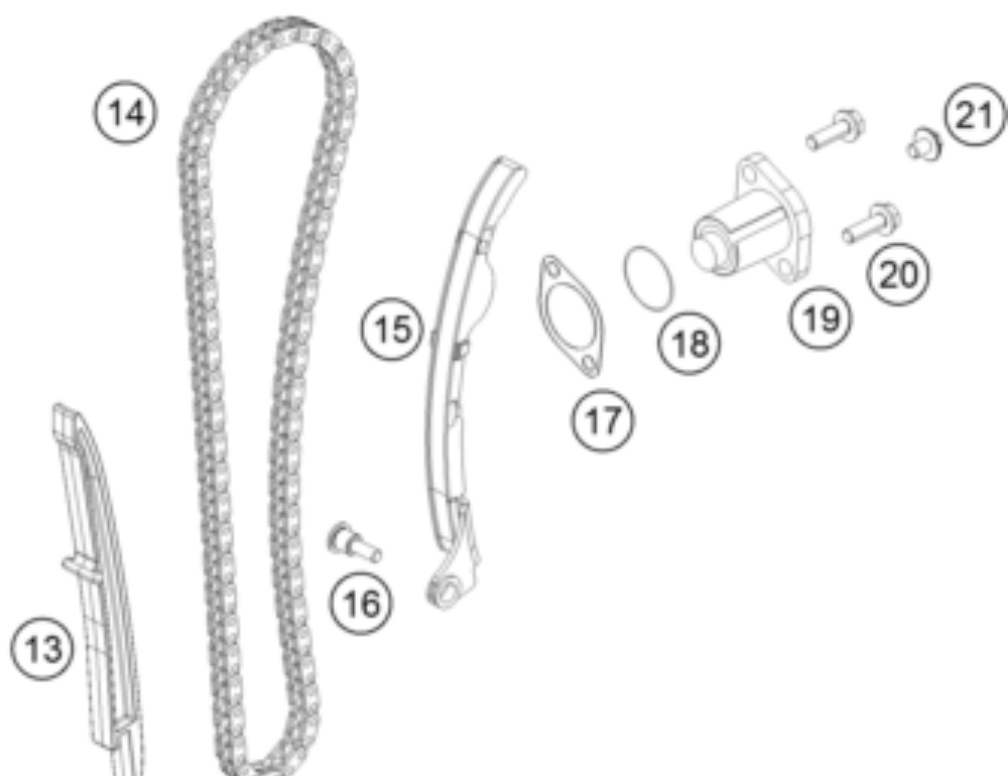

250 Duke, orange w/o ABS CKD 18 <2018><CO><F4241Q1>
TIMING DRIVE
16822

Pos	Part Number	Description	Additional Text	Quantity
1	93736009033	CAMSHAFT INLET CPL.		1.00
2	93736010033	CAMSHAFT EXHAUST CPL.		1.00
11	90236018000	CHAIN GUIDE TOP		1.00
12	J025060401	HH COLLAR SCREW M6X40		2.00
13	90236001000	TIMING CHAIN GUIDE		1.00
14	90236013000	TIMING CHAIN		1.00
15	90236002000	TENSIONER RAIL CPL.		1.00
16	90236002004	SCREW TENSIONER RAIL		1.00
17	90136003003	GASKET CHAIN ADJUSTER		1.00
18	J770010015	O-RING 10,15X1,5		1.00
19	90236003044	CHAIN ADJUSTER		1.00
20	J025060201	HH COLLAR SCREW M6X20		2.00
21	90136003002	SPECIAL SCREW 6X6		1.00