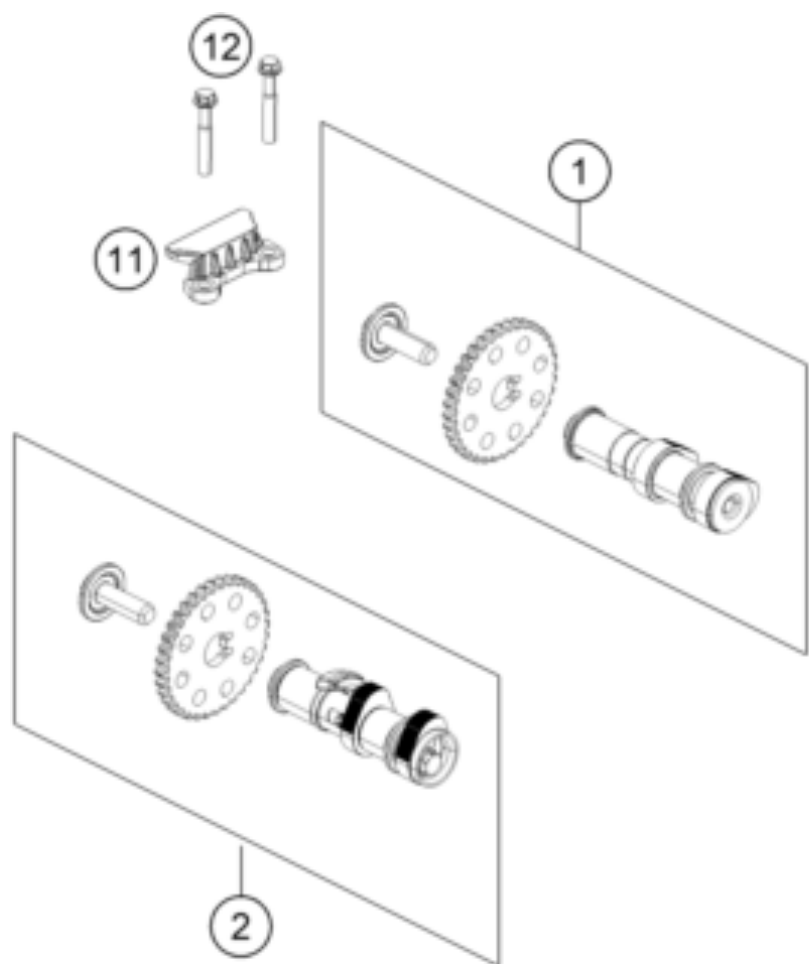

250 DUKE ORANGE B.D. 17 <2017><JP><F4286Q1>
TIMING DRIVE
16822

Pos	Part Number	Description	Additional Text	Quantity
1	93736009033	CAMSHAFT INLET CPL.		1.00
2	93736010033	CAMSHAFT EXHAUST CPL.		1.00
11	90236018000	CHAIN GUIDE TOP		1.00
12	J025060401	HH COLLAR SCREW M6X40		2.00
13	90236001000	TIMING CHAIN GUIDE		1.00
14	90236013000	TIMING CHAIN		1.00
15	90236002000	TENSIONER RAIL CPL.		1.00
16	90236002004	SCREW TENSIONER RAIL		1.00
17	90136003003	GASKET CHAIN ADJUSTER		1.00
18	J770010015	O-RING 10,15X1,5		1.00
19	90236003044	CHAIN ADJUSTER		1.00
20	J025060201	HH COLLAR SCREW M6X20		2.00
21	90136003002	SPECIAL SCREW 6X6		1.00