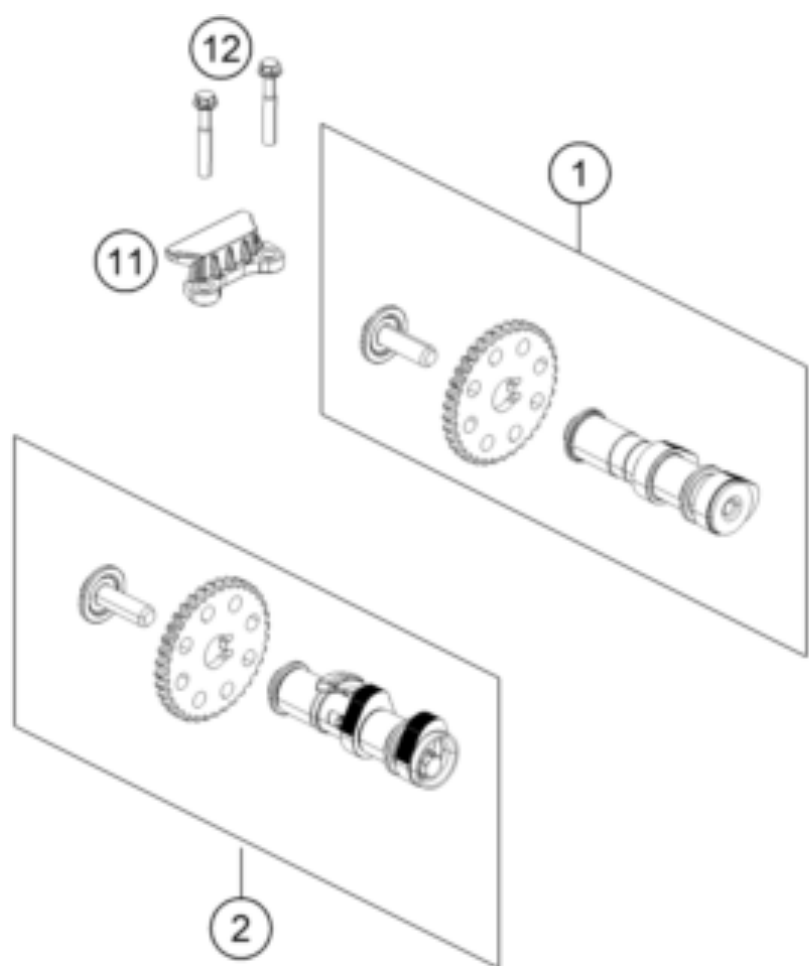

250 DUKE ORANGE B.D. 17 <2017><JP><F4286Q1>
TIMING DRIVE
16822

Pos	Part Number	Description	Additional Text	Quantity
1	93736009033	CAMSHAFT INLET CPL.		1.00
2	93736010033	CAMSHAFT EXHAUST CPL.		1.00
11	90236018000	CHAIN GUIDE TOP		1.00
12	J025060401	HH COLLAR SCREW M6X40		2.00
13	90236001000	TIMING CHAIN GUIDE		1.00
14	90236013000	TIMING CHAIN		1.00
15	90236002000	TENSIONER RAIL CPL.		1.00
16	90236002004	SCREW TENSIONER RAIL		1.00
17	90136003003	GASKET CHAIN ADJUSTER		1.00
18	J770010015	O-RING 10,15X1,5		1.00
19	90236003044	CHAIN ADJUSTER		1.00
20	J025060201	HH COLLAR SCREW M6X20		2.00
21	90136003002	SPECIAL SCREW 6X6		1.00