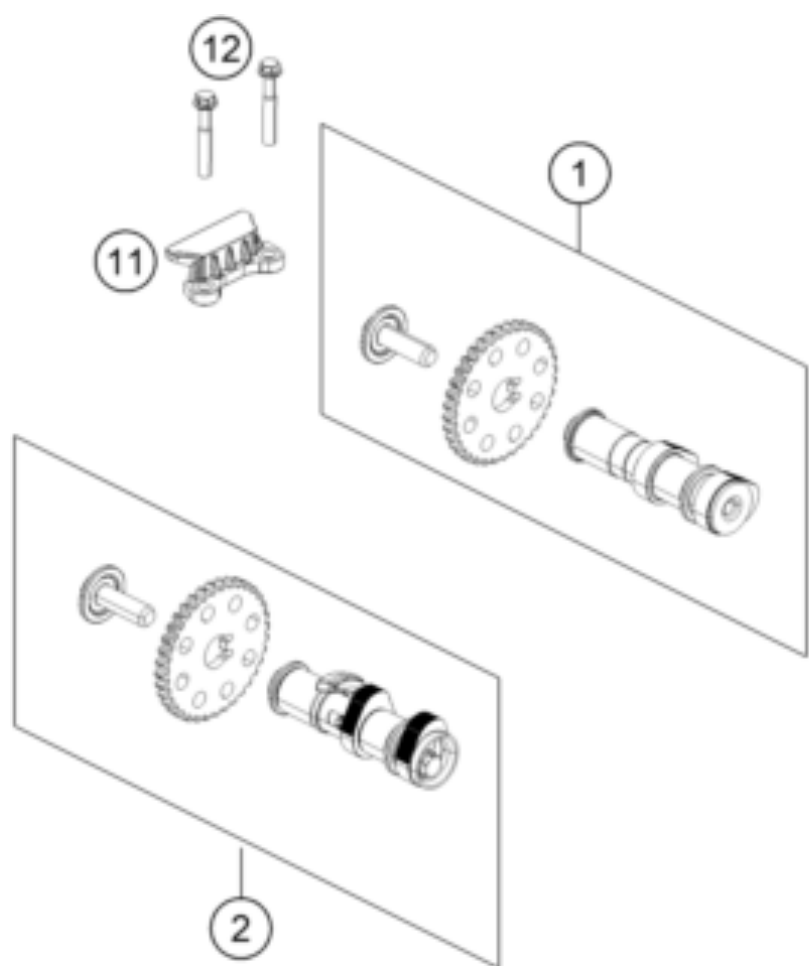

250 DUKE ORANGE CKD 17 <2017><MY><F4289Q1>  
TIMING DRIVE  
16822

---

Pos	Part Number	Description	Additional Text	Quantity
1	93736009033	CAMSHAFT INLET CPL.		1.00
2	93736010033	CAMSHAFT EXHAUST CPL.		1.00
11	90236018000	CHAIN GUIDE TOP		1.00
12	J025060401	HH COLLAR SCREW M6X40		2.00
13	90236001000	TIMING CHAIN GUIDE		1.00
14	90236013000	TIMING CHAIN		1.00
15	90236002000	TENSIONER RAIL CPL.		1.00
16	90236002004	SCREW TENSIONER RAIL		1.00
17	90136003003	GASKET CHAIN ADJUSTER		1.00
18	J770010015	O-RING 10,15X1,5		1.00
19	90236003044	CHAIN ADJUSTER		1.00
20	J025060201	HH COLLAR SCREW M6X20		2.00
21	90136003002	SPECIAL SCREW 6X6		1.00