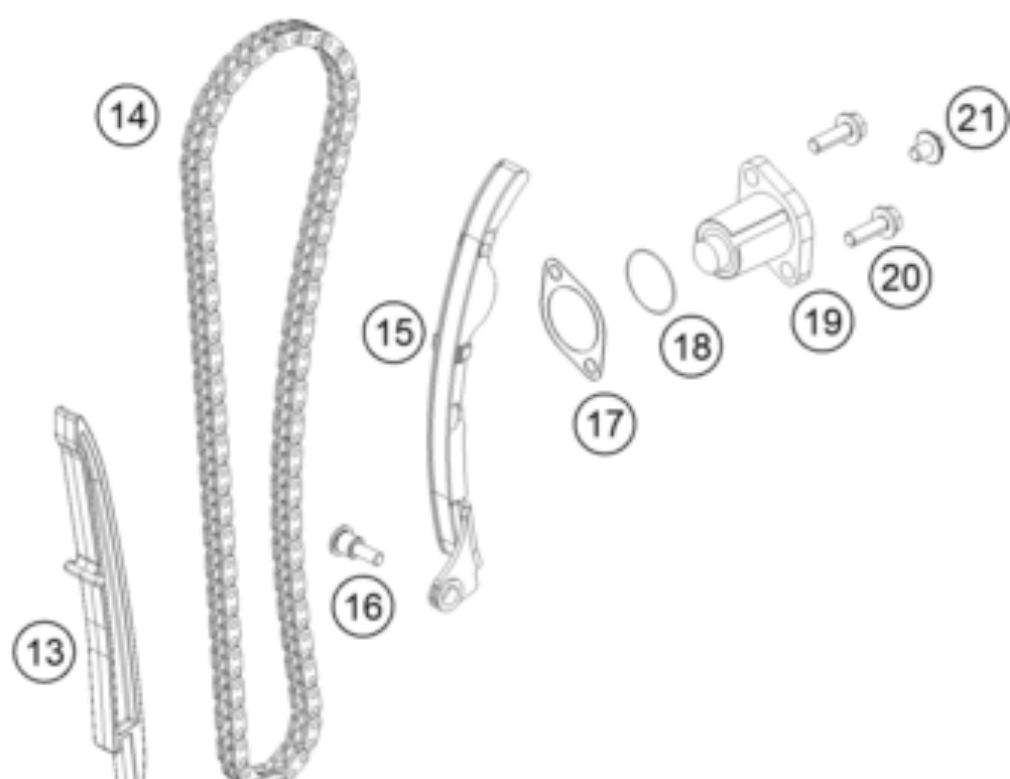

RC 250 WHITE ABS CKD 16 <2016><CN><F5287P1>  
TIMING DRIVE  
16822

---

Pos	Part Number	Description	Additional Text	Quantity
1	93736009033	CAMSHAFT INLET CPL.		1.00
2	93736010033	CAMSHAFT EXHAUST CPL.		1.00
11	90236018000	CHAIN GUIDE TOP		1.00
12	J025060401	HH COLLAR SCREW M6X40		2.00
13	90236001000	TIMING CHAIN GUIDE		1.00
14	90236013000	TIMING CHAIN		1.00
15	90236002000	TENSIONER RAIL CPL.		1.00
16	90236002004	SCREW TENSIONER RAIL		1.00
17	90136003003	GASKET CHAIN ADJUSTER		1.00
18	J770010015	O-RING 10,15X1,5		1.00
19	90236003044	CHAIN ADJUSTER		1.00
20	J025060201	HH COLLAR SCREW M6X20		2.00
21	90136003002	SPECIAL SCREW 6X6		1.00