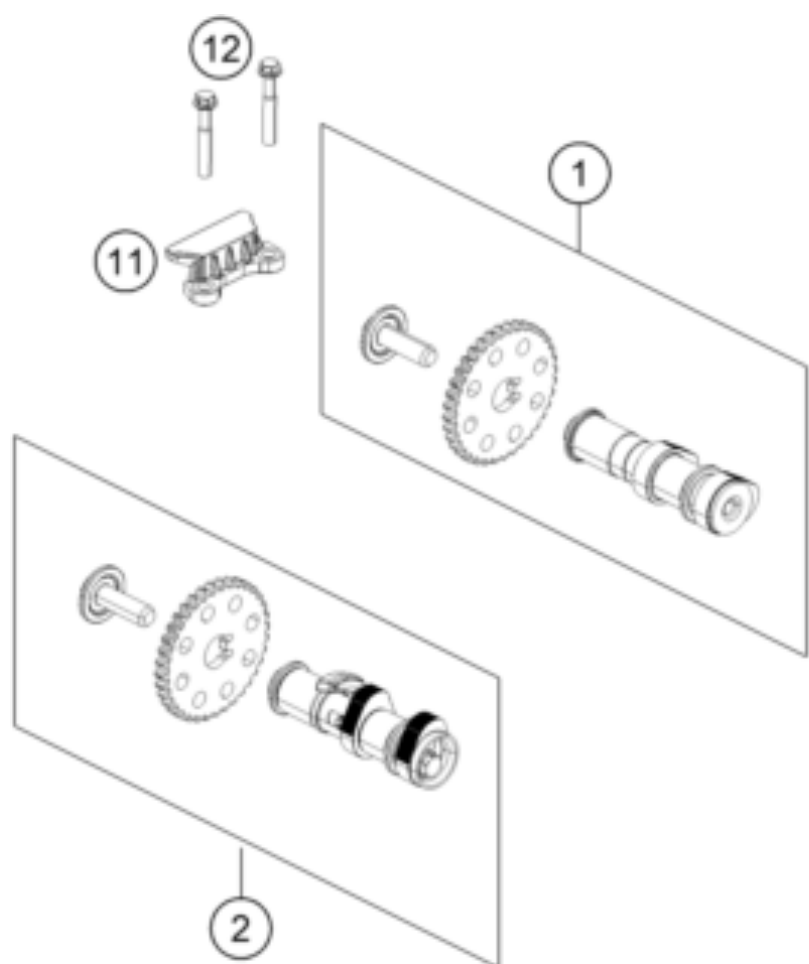

RC 250 WHITE ABS CKD 16 <2016><CN><F5287P1>  
TIMING DRIVE  
16822

---

Pos	Part Number	Description	Additional Text	Quantity
1	93736009033	CAMSHAFT INLET CPL.		1.00
2	93736010033	CAMSHAFT EXHAUST CPL.		1.00
11	90236018000	CHAIN GUIDE TOP		1.00
12	J025060401	HH COLLAR SCREW M6X40		2.00
13	90236001000	TIMING CHAIN GUIDE		1.00
14	90236013000	TIMING CHAIN		1.00
15	90236002000	TENSIONER RAIL CPL.		1.00
16	90236002004	SCREW TENSIONER RAIL		1.00
17	90136003003	GASKET CHAIN ADJUSTER		1.00
18	J770010015	O-RING 10,15X1,5		1.00
19	90236003044	CHAIN ADJUSTER		1.00
20	J025060201	HH COLLAR SCREW M6X20		2.00
21	90136003002	SPECIAL SCREW 6X6		1.00