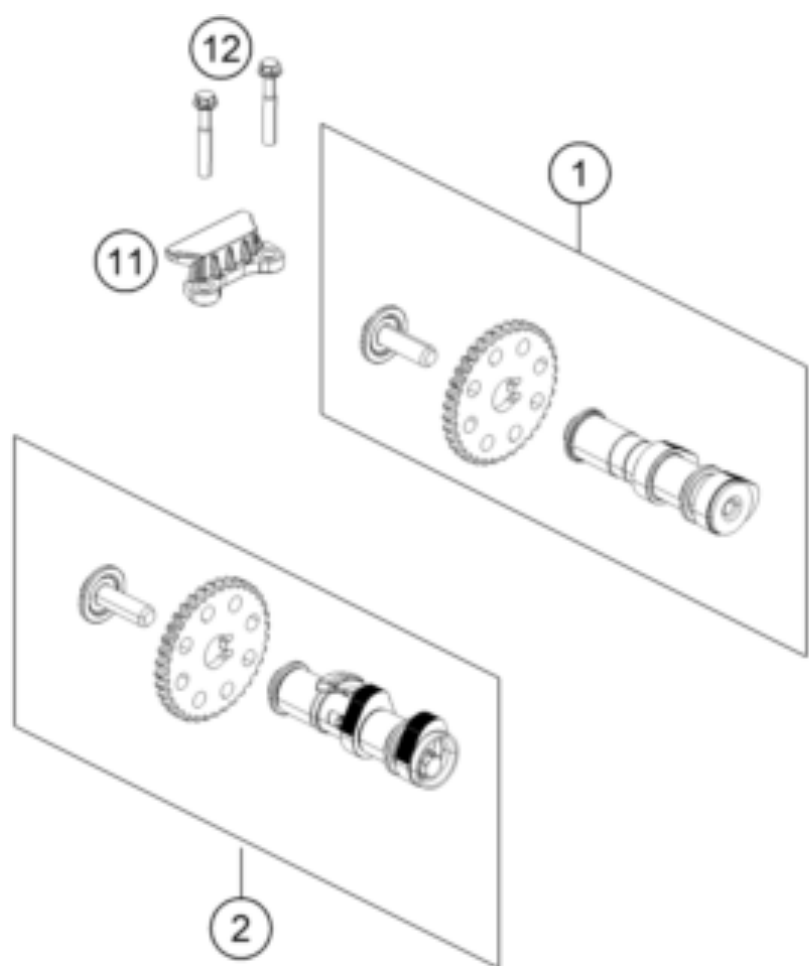

250 DUKE WHITE ABS CKD 16 <2016><TH><F4283P2>
TIMING DRIVE
16822

Pos	Part Number	Description	Additional Text	Quantity
1	93736009033	CAMSHAFT INLET CPL.		1.00
2	93736010033	CAMSHAFT EXHAUST CPL.		1.00
11	90236018000	CHAIN GUIDE TOP		1.00
12	J025060401	HH COLLAR SCREW M6X40		2.00
13	90236001000	TIMING CHAIN GUIDE		1.00
14	90236013000	TIMING CHAIN		1.00
15	90236002000	TENSIONER RAIL CPL.		1.00
16	90236002004	SCREW TENSIONER RAIL		1.00
17	90136003003	GASKET CHAIN ADJUSTER		1.00
18	J770010015	O-RING 10,15X1,5		1.00
19	90236003044	CHAIN ADJUSTER		1.00
20	J025060201	HH COLLAR SCREW M6X20		2.00
21	90136003002	SPECIAL SCREW 6X6		1.00