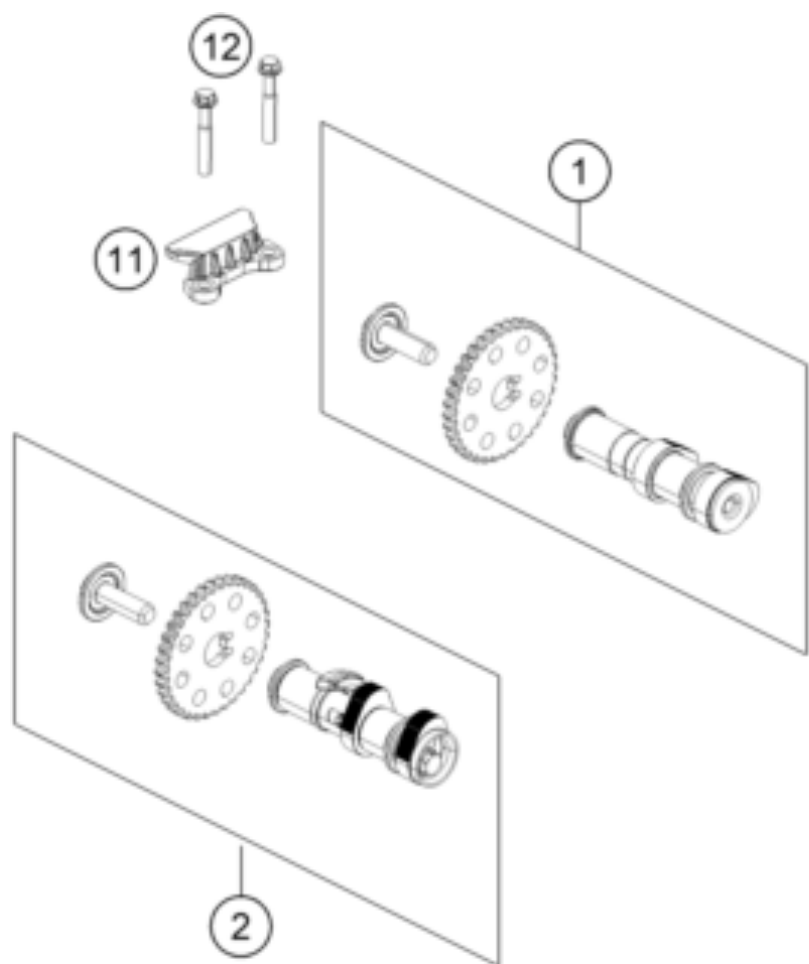

250 DUKE WHITE ABS CKD 15 <2015><MY><F428902>  
TIMING DRIVE  
16821

---

Pos	Part Number	Description	Additional Text	Quantity
1	91236009033	CAMSHAFT INTAKE CPL.		1.00
2	91236010033	CAMSHAFT EXHAUST CPL.		1.00
11	90236018000	CHAIN GUIDE TOP		1.00
12	J025060401	HH COLLAR SCREW M6X40		2.00
13	90236001000	TIMING CHAIN GUIDE		1.00
14	90236013000	TIMING CHAIN		1.00
15	90236002000	TENSIONER RAIL CPL.		1.00
16	90236002004	SCREW TENSIONER RAIL		1.00
17	90136003003	GASKET CHAIN ADJUSTER		1.00
18	J770010015	O-RING 10,15X1,5		1.00
19	90236003044	CHAIN ADJUSTER		1.00
20	J025060201	HH COLLAR SCREW M6X20		2.00
21	90136003002	SPECIAL SCREW 6X6		1.00