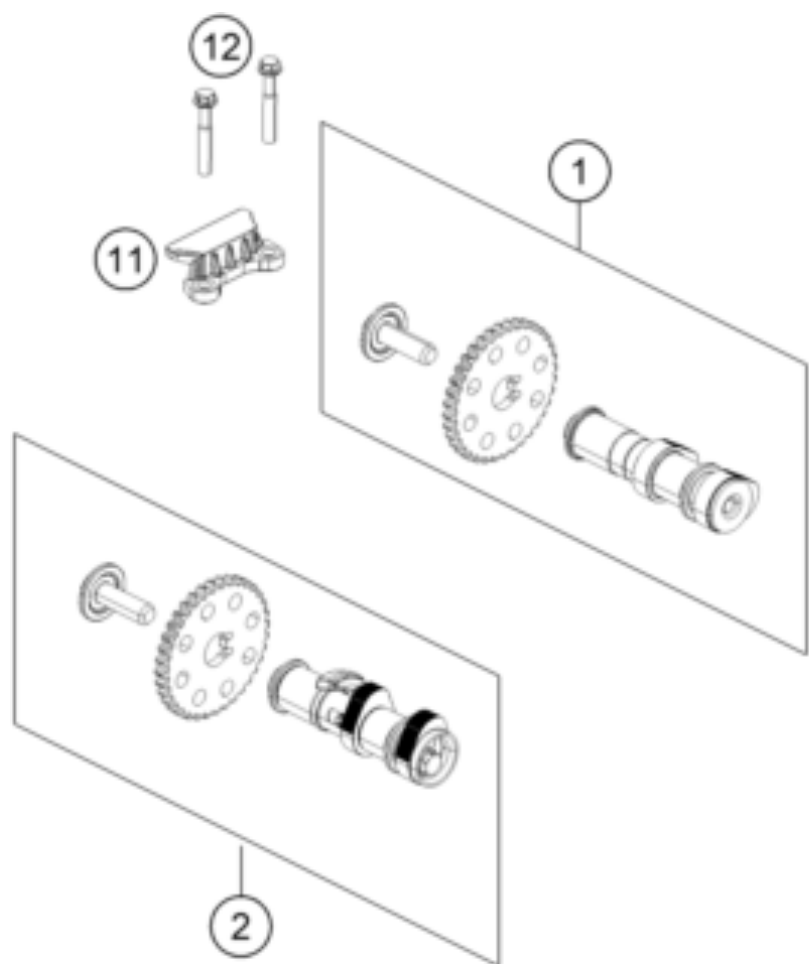

390 DUKE BL. ABS CKD 15 <2015><CN><F438702>  
TIMING DRIVE  
16820

---

Pos	Part Number	Description	Additional Text	Quantity
1	90236009133	CAMSHAFT INTAKE CPL.		1.00
2	90236010233	CAMSHAFT EXHAUST CPL.		1.00
11	90236018000	CHAIN GUIDE TOP		1.00
12	J025060401	HH COLLAR SCREW M6X40		2.00
13	90236001000	TIMING CHAIN GUIDE		1.00
14	90236013000	TIMING CHAIN		1.00
15	90236002000	TENSIONER RAIL CPL.		1.00
16	90236002004	SCREW TENSIONER RAIL		1.00
17	90136003003	GASKET CHAIN ADJUSTER		1.00
18	J770010015	O-RING 10,15X1,5		1.00
19	90236003044	CHAIN ADJUSTER		1.00
20	J025060201	HH COLLAR SCREW M6X20		2.00
21	90136003002	SPECIAL SCREW 6X6		1.00