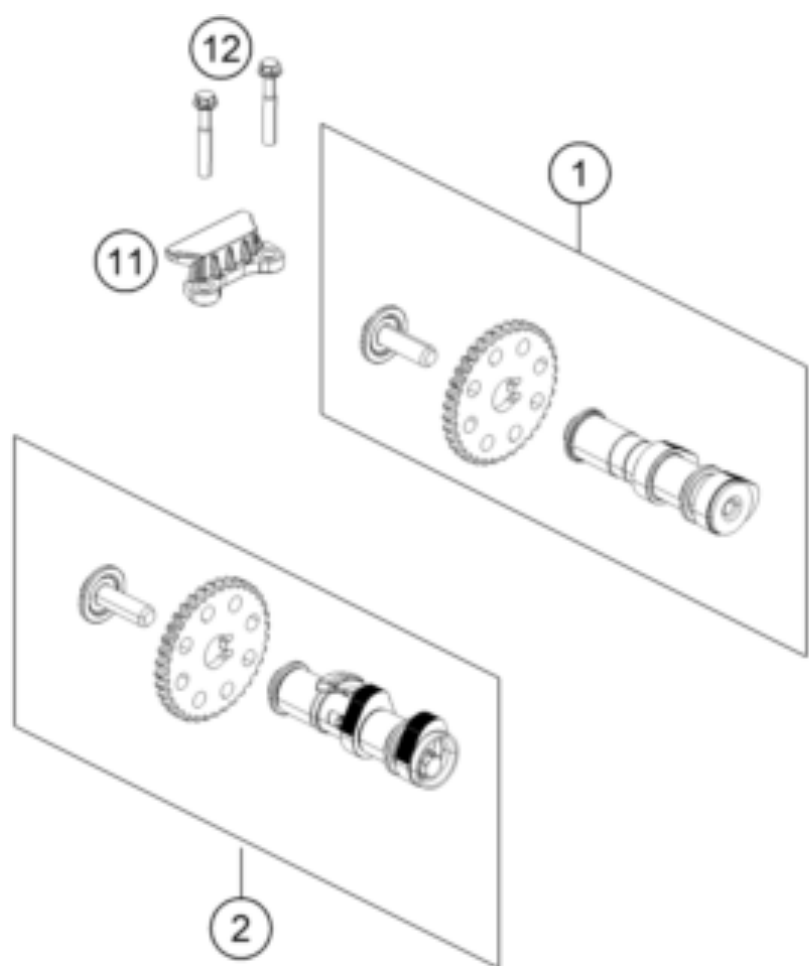

390 DUKE WHITE ABS CKD 2015 <2015><CN><F438701>
TIMING DRIVE
16820

Pos	Part Number	Description	Additional Text	Quantity
1	90236009133	CAMSHAFT INTAKE CPL.		1.00
2	90236010233	CAMSHAFT EXHAUST CPL.		1.00
11	90236018000	CHAIN GUIDE TOP		1.00
12	J025060401	HH COLLAR SCREW M6X40		2.00
13	90236001000	TIMING CHAIN GUIDE		1.00
14	90236013000	TIMING CHAIN		1.00
15	90236002000	TENSIONER RAIL CPL.		1.00
16	90236002004	SCREW TENSIONER RAIL		1.00
17	90136003003	GASKET CHAIN ADJUSTER		1.00
18	J770010015	O-RING 10,15X1,5		1.00
19	90236003044	CHAIN ADJUSTER		1.00
20	J025060201	HH COLLAR SCREW M6X20		2.00
21	90136003002	SPECIAL SCREW 6X6		1.00