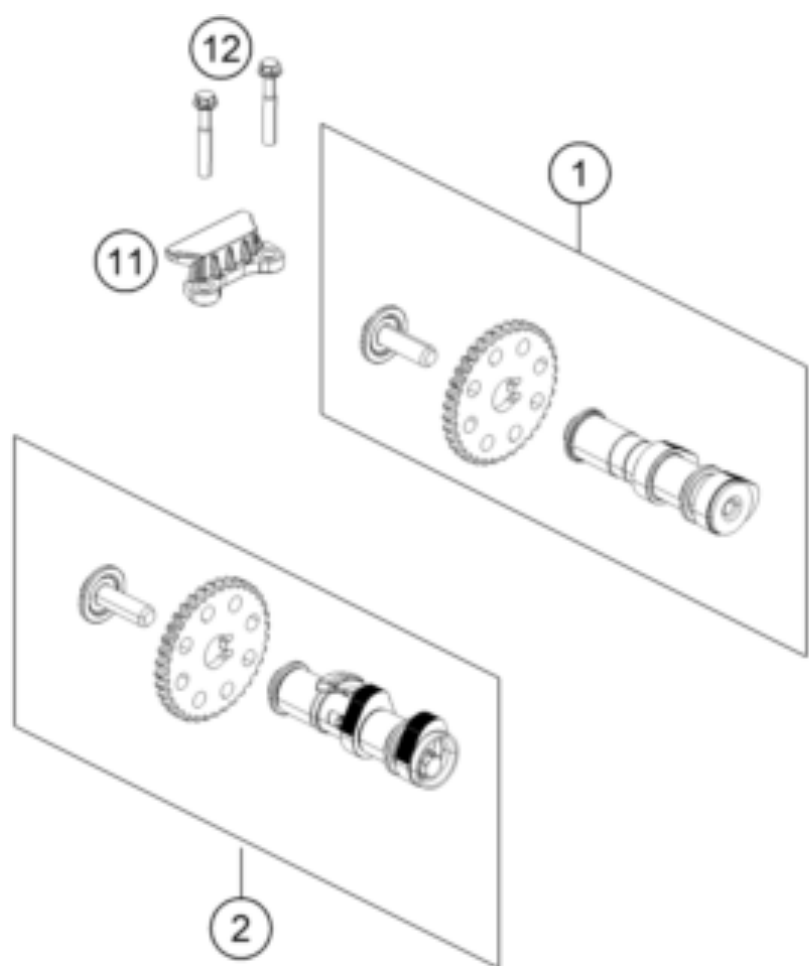

390 DUKE WHITE ABS B.D. 15 <2015><AU><F436001>  
TIMING DRIVE  
16820

---

Pos	Part Number	Description	Additional Text	Quantity
1	90236009133	CAMSHAFT INTAKE CPL.		1.00
2	90236010233	CAMSHAFT EXHAUST CPL.		1.00
11	90236018000	CHAIN GUIDE TOP		1.00
12	J025060401	HH COLLAR SCREW M6X40		2.00
13	90236001000	TIMING CHAIN GUIDE		1.00
14	90236013000	TIMING CHAIN		1.00
15	90236002000	TENSIONER RAIL CPL.		1.00
16	90236002004	SCREW TENSIONER RAIL		1.00
17	90136003003	GASKET CHAIN ADJUSTER		1.00
18	J770010015	O-RING 10,15X1,5		1.00
19	90236003044	CHAIN ADJUSTER		1.00
20	J025060201	HH COLLAR SCREW M6X20		2.00
21	90136003002	SPECIAL SCREW 6X6		1.00