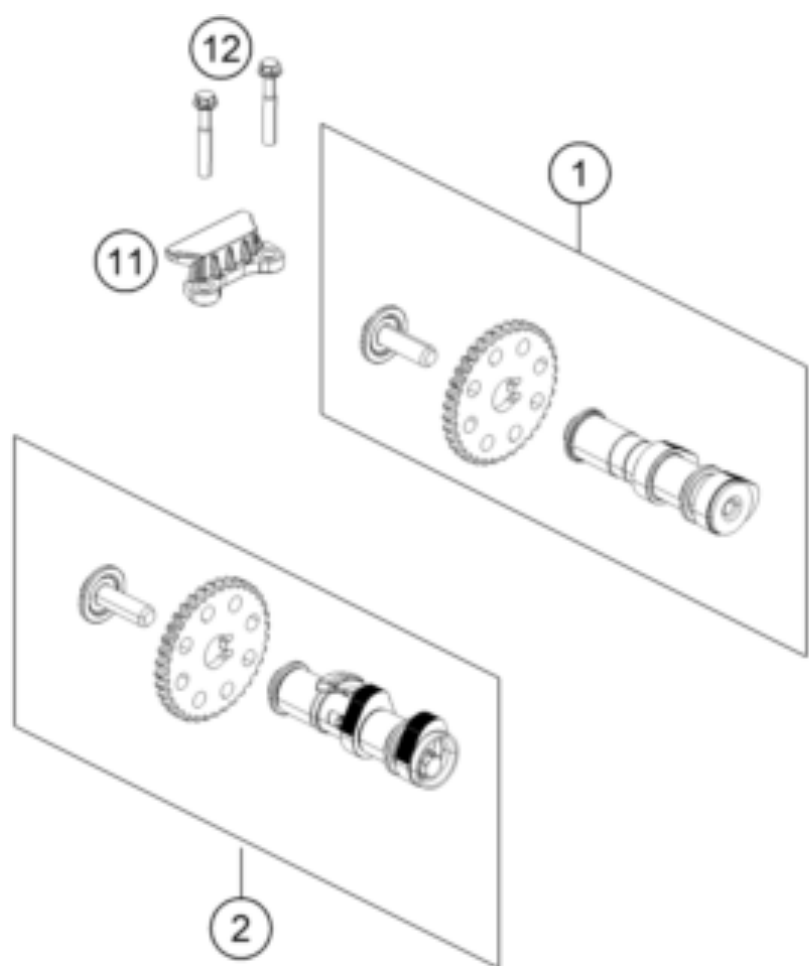

390 DUKE WHITE ABS CKD 2016 <2016><CO><F434101>  
TIMING DRIVE  
16820

---

Pos	Part Number	Description	Additional Text	Quantity
1	90236009133	CAMSHAFT INTAKE CPL.		1.00
2	90236010233	CAMSHAFT EXHAUST CPL.		1.00
11	90236018000	CHAIN GUIDE TOP		1.00
12	J025060401	HH COLLAR SCREW M6X40		2.00
13	90236001000	TIMING CHAIN GUIDE		1.00
14	90236013000	TIMING CHAIN		1.00
15	90236002000	TENSIONER RAIL CPL.		1.00
16	90236002004	SCREW TENSIONER RAIL		1.00
17	90136003003	GASKET CHAIN ADJUSTER		1.00
18	J770010015	O-RING 10,15X1,5		1.00
19	90236003044	CHAIN ADJUSTER		1.00
20	J025060201	HH COLLAR SCREW M6X20		2.00
21	90136003002	SPECIAL SCREW 6X6		1.00