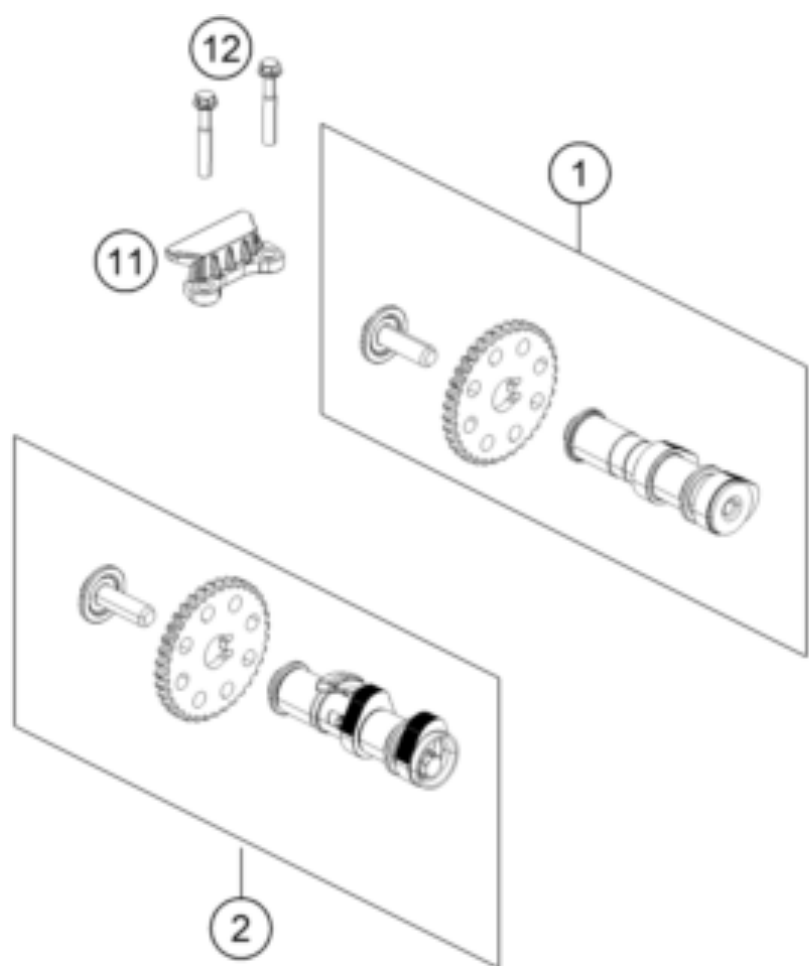

RC 390 WHITE ABS CKD 15 <2015><MY><F538901>
TIMING DRIVE
16820

Pos	Part Number	Description	Additional Text	Quantity
1	90236009133	CAMSHAFT INTAKE CPL.		1.00
2	90236010233	CAMSHAFT EXHAUST CPL.		1.00
11	90236018000	CHAIN GUIDE TOP		1.00
12	J025060401	HH COLLAR SCREW M6X40		2.00
13	90236001000	TIMING CHAIN GUIDE		1.00
14	90236013000	TIMING CHAIN		1.00
15	90236002000	TENSIONER RAIL CPL.		1.00
16	90236002004	SCREW TENSIONER RAIL		1.00
17	90136003003	GASKET CHAIN ADJUSTER		1.00
18	J770010015	O-RING 10,15X1,5		1.00
19	90236003044	CHAIN ADJUSTER		1.00
20	J025060201	HH COLLAR SCREW M6X20		2.00
21	90136003002	SPECIAL SCREW 6X6		1.00