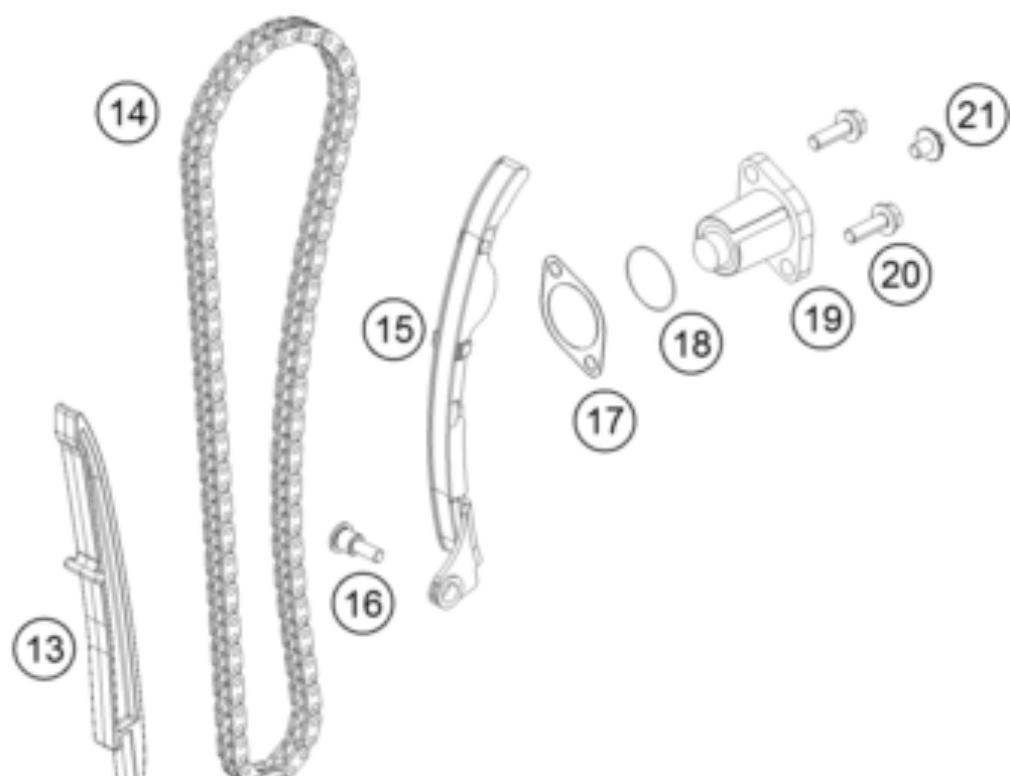

RC 390 WHITE ABS CKD 15 <2015><MY><F538901>
TIMING DRIVE
16820

Pos	Part Number	Description	Additional Text	Quantity
1	90236009133	CAMSHAFT INTAKE CPL.		1.00
2	90236010233	CAMSHAFT EXHAUST CPL.		1.00
11	90236018000	CHAIN GUIDE TOP		1.00
12	J025060401	HH COLLAR SCREW M6X40		2.00
13	90236001000	TIMING CHAIN GUIDE		1.00
14	90236013000	TIMING CHAIN		1.00
15	90236002000	TENSIONER RAIL CPL.		1.00
16	90236002004	SCREW TENSIONER RAIL		1.00
17	90136003003	GASKET CHAIN ADJUSTER		1.00
18	J770010015	O-RING 10,15X1,5		1.00
19	90236003044	CHAIN ADJUSTER		1.00
20	J025060201	HH COLLAR SCREW M6X20		2.00
21	90136003002	SPECIAL SCREW 6X6		1.00