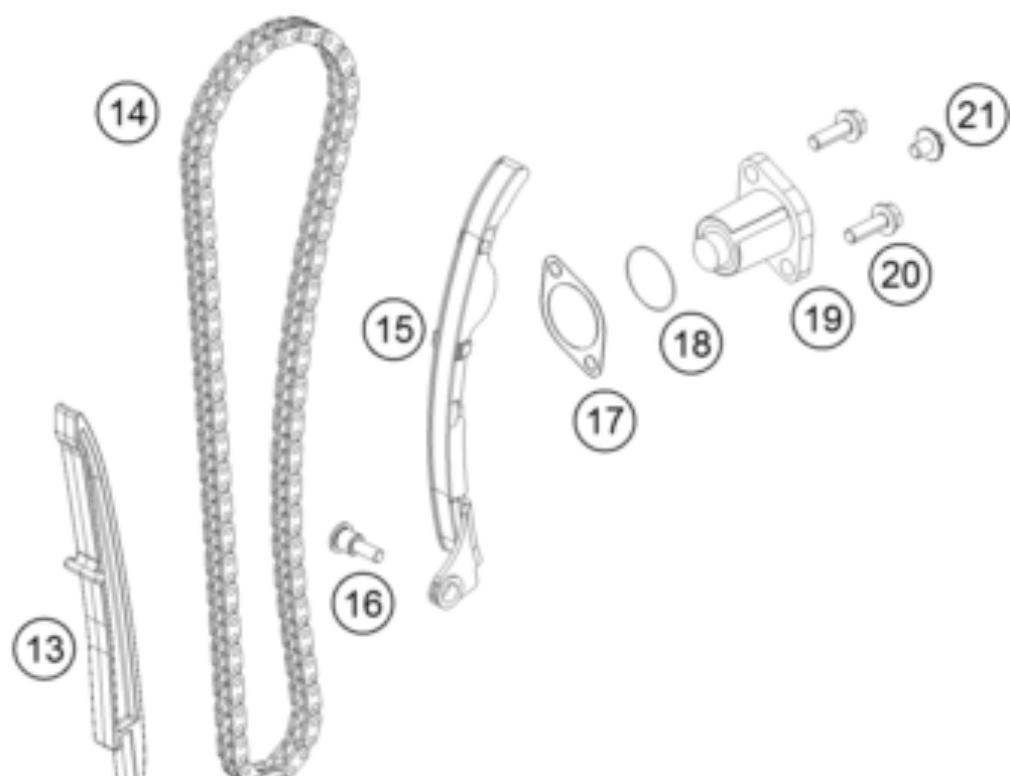

RC 390 WHITE ABS B.D. 15 <2015><US><F537501>
TIMING DRIVE
16820

Pos	Part Number	Description	Additional Text	Quantity
1	90236009133	CAMSHAFT INTAKE CPL.		1.00
2	90236010233	CAMSHAFT EXHAUST CPL.		1.00
11	90236018000	CHAIN GUIDE TOP		1.00
12	J025060401	HH COLLAR SCREW M6X40		2.00
13	90236001000	TIMING CHAIN GUIDE		1.00
14	90236013000	TIMING CHAIN		1.00
15	90236002000	TENSIONER RAIL CPL.		1.00
16	90236002004	SCREW TENSIONER RAIL		1.00
17	90136003003	GASKET CHAIN ADJUSTER		1.00
18	J770010015	O-RING 10,15X1,5		1.00
19	90236003044	CHAIN ADJUSTER		1.00
20	J025060201	HH COLLAR SCREW M6X20		2.00
21	90136003002	SPECIAL SCREW 6X6		1.00