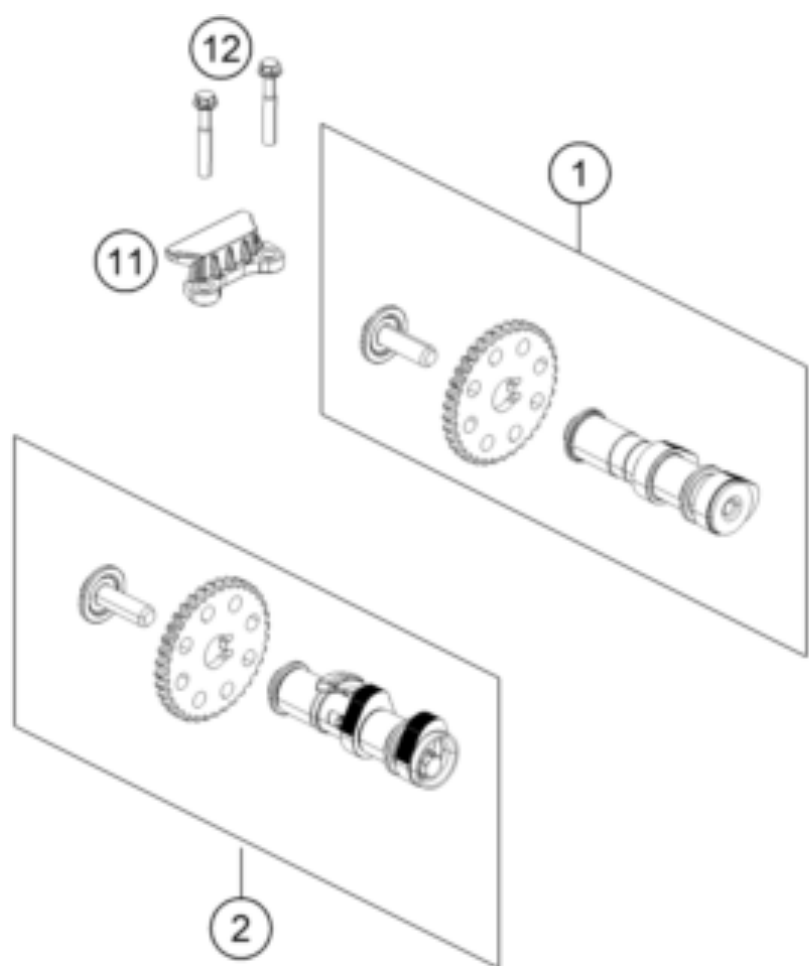

RC 390 WHITE ABS B.D. 15 <2015><US><F537501>
TIMING DRIVE
16820

Pos	Part Number	Description	Additional Text	Quantity
1	90236009133	CAMSHAFT INTAKE CPL.		1.00
2	90236010233	CAMSHAFT EXHAUST CPL.		1.00
11	90236018000	CHAIN GUIDE TOP		1.00
12	J025060401	HH COLLAR SCREW M6X40		2.00
13	90236001000	TIMING CHAIN GUIDE		1.00
14	90236013000	TIMING CHAIN		1.00
15	90236002000	TENSIONER RAIL CPL.		1.00
16	90236002004	SCREW TENSIONER RAIL		1.00
17	90136003003	GASKET CHAIN ADJUSTER		1.00
18	J770010015	O-RING 10,15X1,5		1.00
19	90236003044	CHAIN ADJUSTER		1.00
20	J025060201	HH COLLAR SCREW M6X20		2.00
21	90136003002	SPECIAL SCREW 6X6		1.00