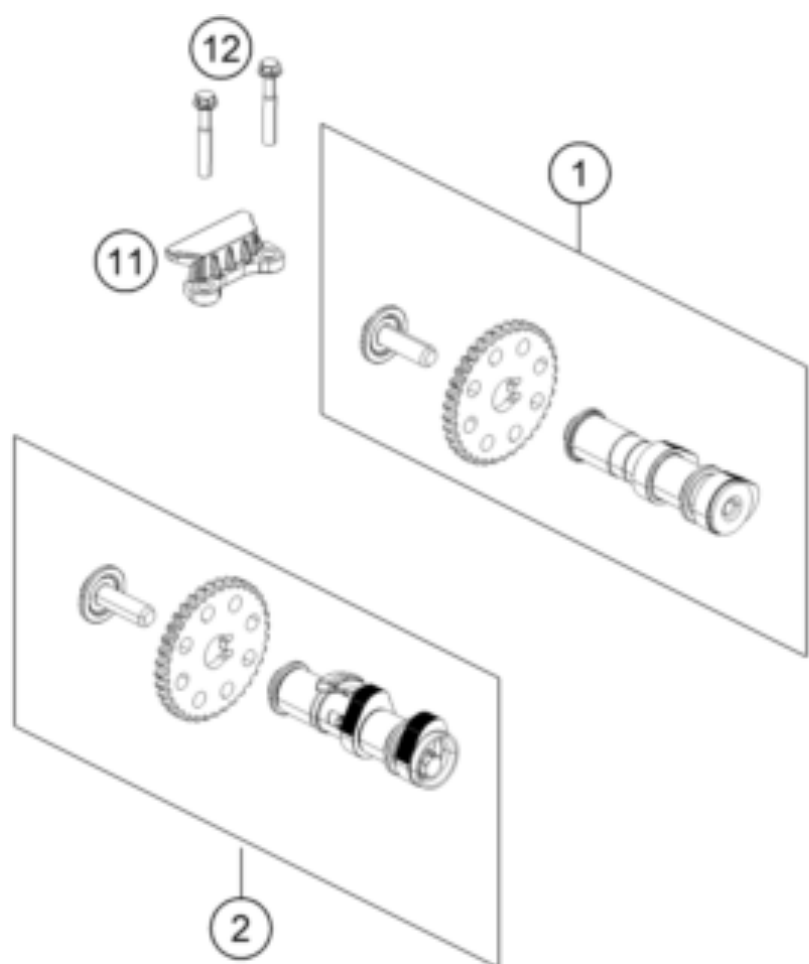

RC 390 WHITE ABS B.D. 14 <2014><US><F5375N3>
TIMING DRIVE
16820

Pos	Part Number	Description	Additional Text	Quantity
1	90236009133	CAMSHAFT INTAKE CPL.		1.00
2	90236010233	CAMSHAFT EXHAUST CPL.		1.00
11	90236018000	CHAIN GUIDE TOP		1.00
12	J025060401	HH COLLAR SCREW M6X40		2.00
13	90236001000	TIMING CHAIN GUIDE		1.00
14	90236013000	TIMING CHAIN		1.00
15	90236002000	TENSIONER RAIL CPL.		1.00
16	90236002004	SCREW TENSIONER RAIL		1.00
17	90136003003	GASKET CHAIN ADJUSTER		1.00
18	J770010015	O-RING 10,15X1,5		1.00
19	90236003044	CHAIN ADJUSTER		1.00
20	J025060201	HH COLLAR SCREW M6X20		2.00
21	90136003002	SPECIAL SCREW 6X6		1.00