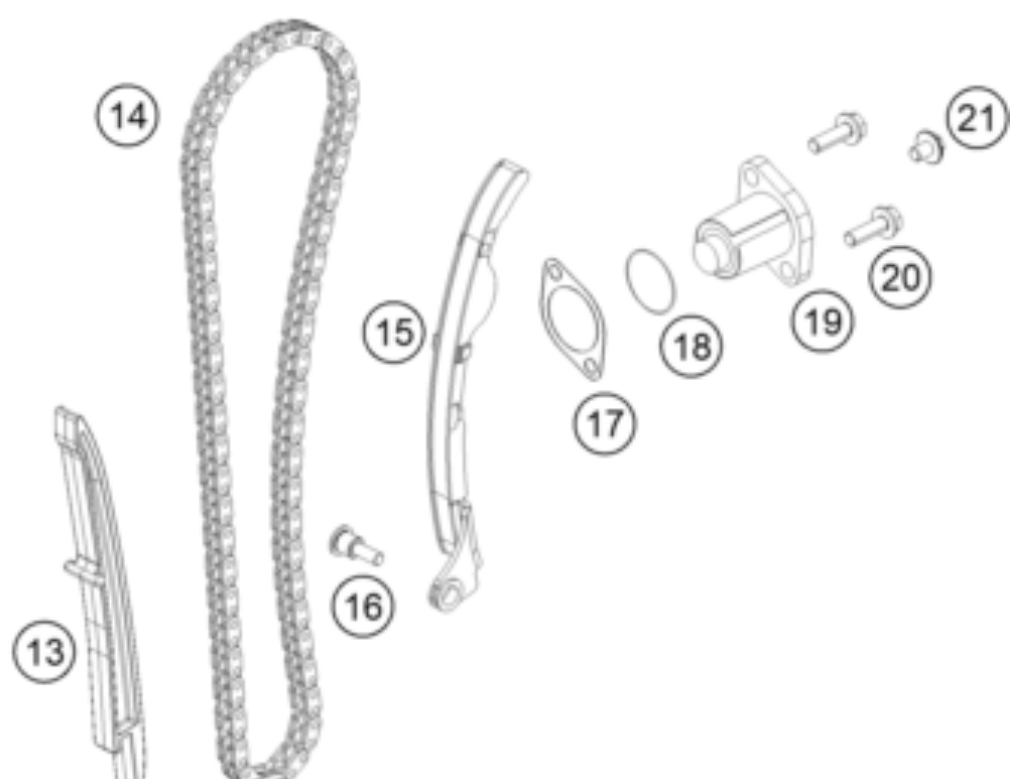

RC 390 WHITE ABS B.D. 14 <2014><US><F5375N3>
TIMING DRIVE
16820

Pos	Part Number	Description	Additional Text	Quantity
1	90236009133	CAMSHAFT INTAKE CPL.		1.00
2	90236010233	CAMSHAFT EXHAUST CPL.		1.00
11	90236018000	CHAIN GUIDE TOP		1.00
12	J025060401	HH COLLAR SCREW M6X40		2.00
13	90236001000	TIMING CHAIN GUIDE		1.00
14	90236013000	TIMING CHAIN		1.00
15	90236002000	TENSIONER RAIL CPL.		1.00
16	90236002004	SCREW TENSIONER RAIL		1.00
17	90136003003	GASKET CHAIN ADJUSTER		1.00
18	J770010015	O-RING 10,15X1,5		1.00
19	90236003044	CHAIN ADJUSTER		1.00
20	J025060201	HH COLLAR SCREW M6X20		2.00
21	90136003002	SPECIAL SCREW 6X6		1.00