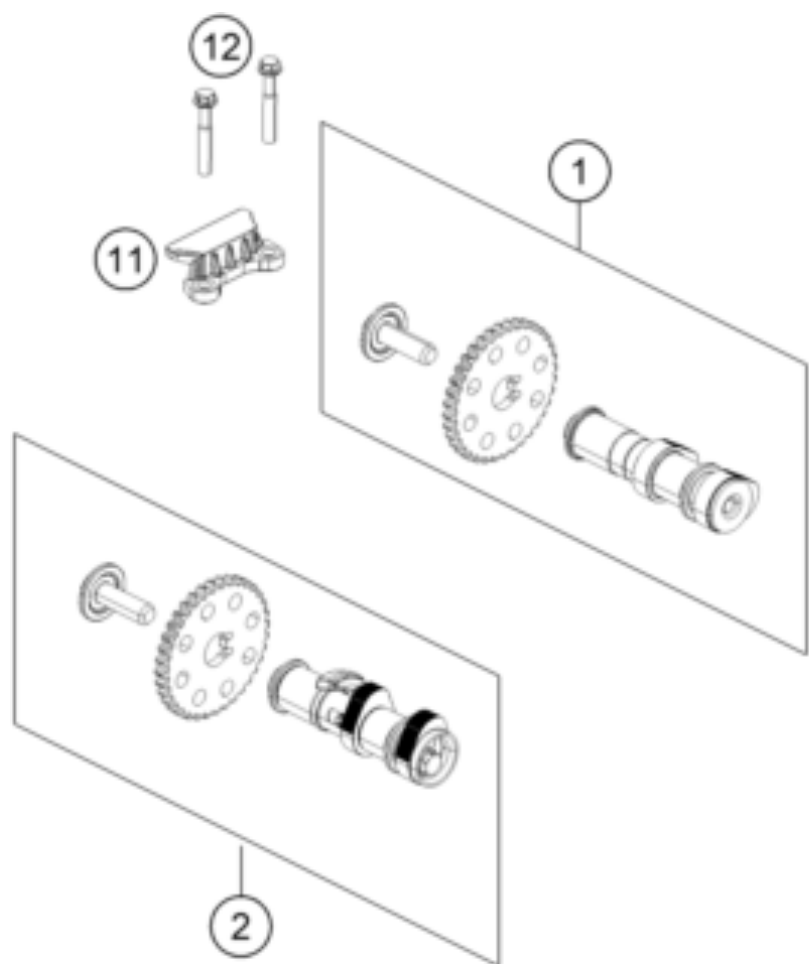

RC 390 WHITE ABS B.D. 15 <2015><EU><F530302>
TIMING DRIVE
16820

Pos	Part Number	Description	Additional Text	Quantity
1	90236009133	CAMSHAFT INTAKE CPL.		1.00
2	90236010233	CAMSHAFT EXHAUST CPL.		1.00
11	90236018000	CHAIN GUIDE TOP		1.00
12	J025060401	HH COLLAR SCREW M6X40		2.00
13	90236001000	TIMING CHAIN GUIDE		1.00
14	90236013000	TIMING CHAIN		1.00
15	90236002000	TENSIONER RAIL CPL.		1.00
16	90236002004	SCREW TENSIONER RAIL		1.00
17	90136003003	GASKET CHAIN ADJUSTER		1.00
18	J770010015	O-RING 10,15X1,5		1.00
19	90236003044	CHAIN ADJUSTER		1.00
20	J025060201	HH COLLAR SCREW M6X20		2.00
21	90136003002	SPECIAL SCREW 6X6		1.00