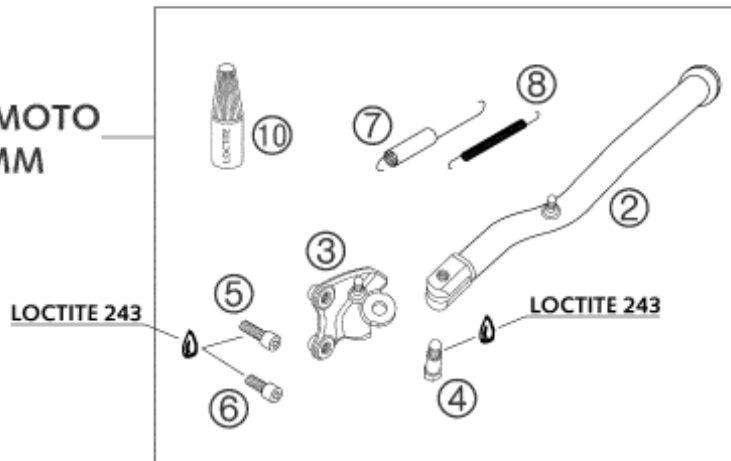

LC4 ENDURO
L= 448MM

LC4 SUPERMOTO
L= 425MM

Pos	Part Number	Description	Additional Text	Quantity
1	5840302390090	SIDESTAND LC4 03	LC4 ENDURO	1.00
2	5840302380090	SIDE STAND SUPERMOTO 03	LC4 SUPERMOTO	1.00
3	58403026600	SIDESTAND BRACKET CPL. 03		1.00
4	58203027200	SCREW FOR SIDE STAND M10X26,7		1.00
5	0912100303	AH SCREW DIN0912-M10X30		1.00
6	0912100256	AH SCREW DIN0912-M10X25 10.9		1.00
7*	58403030100	SIDE ST.SPRING LO. W.RUBBER 03		1.00
8	58403030000	SIDE STAND SPRING D=7,7MM '97		1.00
10	6899785	LOCTITE 243 BLUE 5 ML		0.00

* = New part