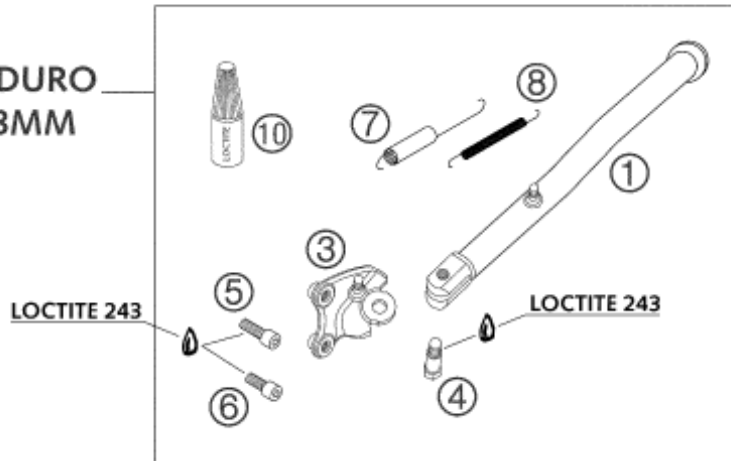

LC4 ENDURO
L= 448MM

LC4 SUPERMOTO
L= 425MM

Pos	Part Number	Description	Additional Text	Quantity
1	5840302390090	SIDESTAND LC4 03	LC4 ENDURO	1.00
2	5840302380090	SIDE STAND SUPERMOTO 03	LC4 SUPERMOTO	1.00
3	58403026600	SIDESTAND BRACKET CPL. 03		1.00
4	58203027200	SCREW FOR SIDE STAND M10X26,7		1.00
5	0912100303	AH SCREW DIN0912-M10X30		1.00
6	0912100256	AH SCREW DIN0912-M10X25 10.9		1.00
7*	58403030100	SIDE ST.SPRING LO. W.RUBBER 03		1.00
8	58403030000	SIDE STAND SPRING D=7,7MM '97		1.00
10	6899785	LOCTITE 243 BLUE 5 ML		0.00

* = New part