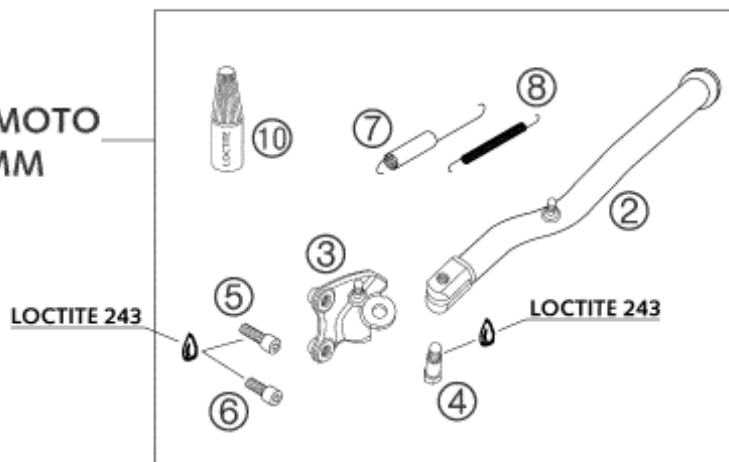

LC4 ENDURO
L= 448MM

LC4 SUPERMOTO
L= 425MM

Pos	Part Number	Description	Additional Text	Quantity
1	5840302390090	SIDESTAND LC4 03	LC4 ENDURO	1.00
2	5840302380090	SIDE STAND SUPERMOTO 03	LC4 SUPERMOTO	1.00
3	58403026600	SIDESTAND BRACKET CPL. 03		1.00
4	58203027200	SCREW FOR SIDE STAND M10X26,7		1.00
5	0912100303	AH SCREW DIN0912-M10X30		1.00
6	0912100256	AH SCREW DIN0912-M10X25 10.9		1.00
7*	58403030100	SIDE ST.SPRING LO. W.RUBBER 03		1.00
8	58403030000	SIDE STAND SPRING D=7,7MM '97		1.00
10	6899785	LOCTITE 243 BLUE 5 ML		0.00

* = New part