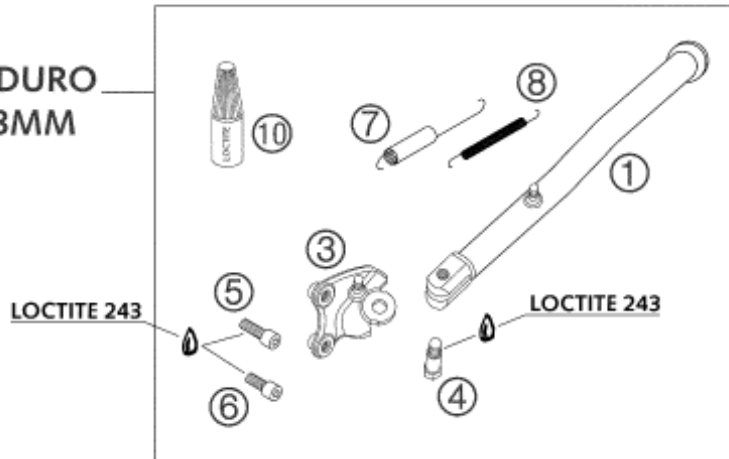

LC4 ENDURO
L= 448MM

LC4 SUPERMOTO
L= 425MM

Pos	Part Number	Description	Additional Text	Quantity
1	5840302390090	SIDESTAND LC4 03	LC4 ENDURO	1.00
2	5840302380090	SIDE STAND SUPERMOTO 03	LC4 SUPERMOTO	1.00
3	58403026600	SIDESTAND BRACKET CPL. 03		1.00
4	58203027200	SCREW FOR SIDE STAND M10X26,7		1.00
5	0912100303	AH SCREW DIN0912-M10X30		1.00
6	0912100256	AH SCREW DIN0912-M10X25 10.9		1.00
7*	58403030100	SIDE ST.SPRING LO. W.RUBBER 03		1.00
8	58403030000	SIDE STAND SPRING D=7,7MM '97		1.00
10	6899785	LOCTITE 243 BLUE 5 ML		0.00

* = New part