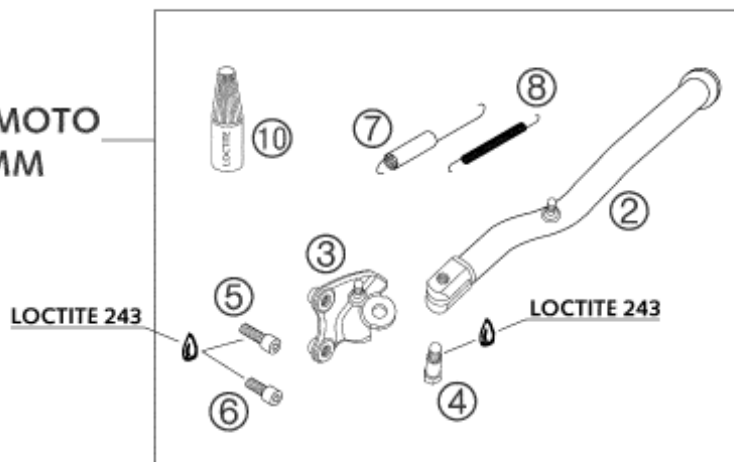

LC4 ENDURO
L= 448MM

LC4 SUPERMOTO
L= 425MM

Pos	Part Number	Description	Additional Text	Quantity
1	5840302390090	SIDESTAND LC4 03	LC4 ENDURO	1.00
2	5840302380090	SIDE STAND SUPERMOTO 03	LC4 SUPERMOTO	1.00
3	58403026600	SIDESTAND BRACKET CPL. 03		1.00
4	58203027200	SCREW FOR SIDE STAND M10X26,7		1.00
5	0912100303	AH SCREW DIN0912-M10X30		1.00
6	0912100256	AH SCREW DIN0912-M10X25 10.9		1.00
7*	58403030100	SIDE ST.SPRING LO. W.RUBBER 03		1.00
8	58403030000	SIDE STAND SPRING D=7,7MM '97		1.00
10	6899785	LOCTITE 243 BLUE 5 ML		0.00

* = New part