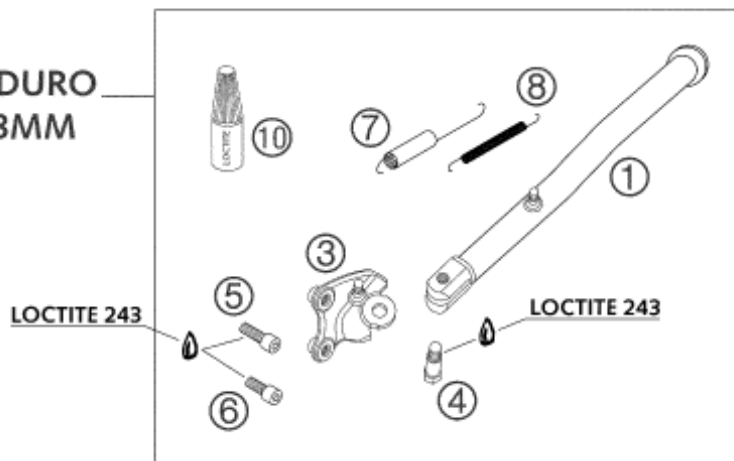

LC4 ENDURO
L= 448MM

LC4 SUPERMOTO
L= 425MM

Pos	Part Number	Description	Additional Text	Quantity
1	5840302390090	SIDESTAND LC4 03	LC4 ENDURO	1.00
2	5840302380090	SIDE STAND SUPERMOTO 03	LC4 SUPERMOTO	1.00
3	58403026600	SIDESTAND BRACKET CPL. 03		1.00
4	58203027200	SCREW FOR SIDE STAND M10X26,7		1.00
5	0912100303	AH SCREW DIN0912-M10X30		1.00
6	0912100256	AH SCREW DIN0912-M10X25 10.9		1.00
7*	58403030100	SIDE ST.SPRING LO. W.RUBBER 03		1.00
8	58403030000	SIDE STAND SPRING D=7,7MM '97		1.00
10	6899785	LOCTITE 243 BLUE 5 ML		0.00

* = New part