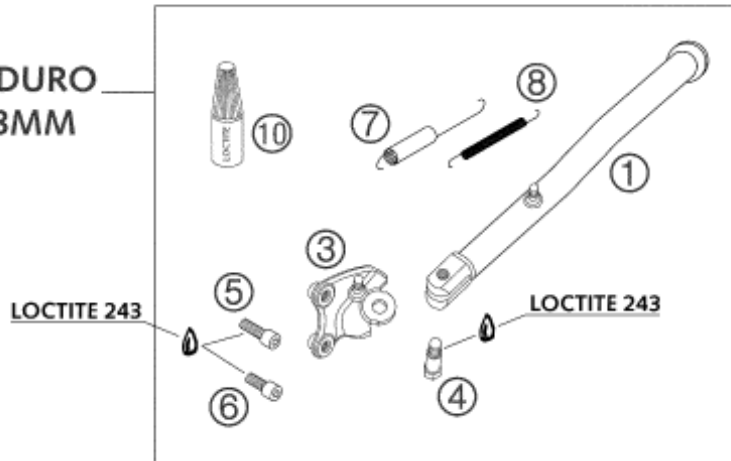

**LC4 ENDURO**  
**L= 448MM**

**LC4 SUPERMOTO**  
**L= 425MM**

Pos	Part Number	Description	Additional Text	Quantity
1	5840302390090	SIDESTAND LC4 03	LC4 ENDURO	1.00
2	5840302380090	SIDE STAND SUPERMOTO 03	LC4 SUPERMOTO	1.00
3	58403026600	SIDESTAND BRACKET CPL. 03		1.00
4	58203027200	SCREW FOR SIDE STAND M10X26,7		1.00
5	0912100303	AH SCREW DIN0912-M10X30		1.00
6	0912100256	AH SCREW DIN0912-M10X25 10.9		1.00
7*	58403030100	SIDE ST.SPRING LO. W.RUBBER 03		1.00
8	58403030000	SIDE STAND SPRING D=7,7MM '97		1.00
10	6899785	LOCTITE 243 BLUE 5 ML		0.00

\* = New part