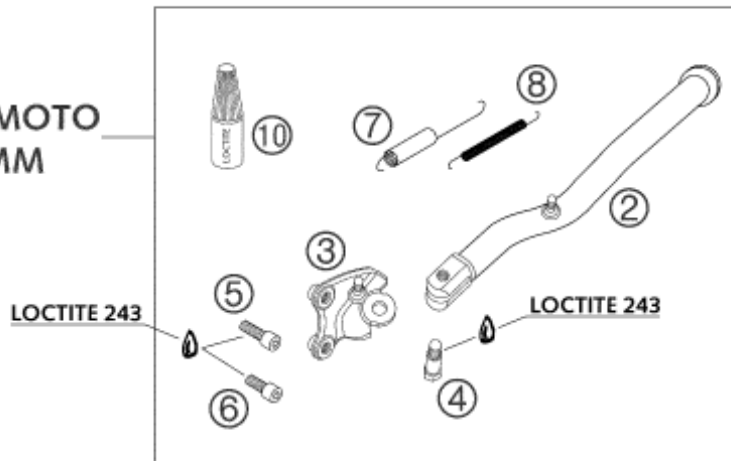

**LC4 ENDURO**  
**L= 448MM**

**LC4 SUPERMOTO**  
**L= 425MM**

Pos	Part Number	Description	Additional Text	Quantity
1	5840302390090	SIDESTAND LC4 03	LC4 ENDURO	1.00
2	5840302380090	SIDE STAND SUPERMOTO 03	LC4 SUPERMOTO	1.00
3	58403026600	SIDESTAND BRACKET CPL. 03		1.00
4	58203027200	SCREW FOR SIDE STAND M10X26,7		1.00
5	0912100303	AH SCREW DIN0912-M10X30		1.00
6	0912100256	AH SCREW DIN0912-M10X25 10.9		1.00
7*	58403030100	SIDE ST.SPRING LO. W.RUBBER 03		1.00
8	58403030000	SIDE STAND SPRING D=7,7MM '97		1.00
10	6899785	LOCTITE 243 BLUE 5 ML		0.00

\* = New part