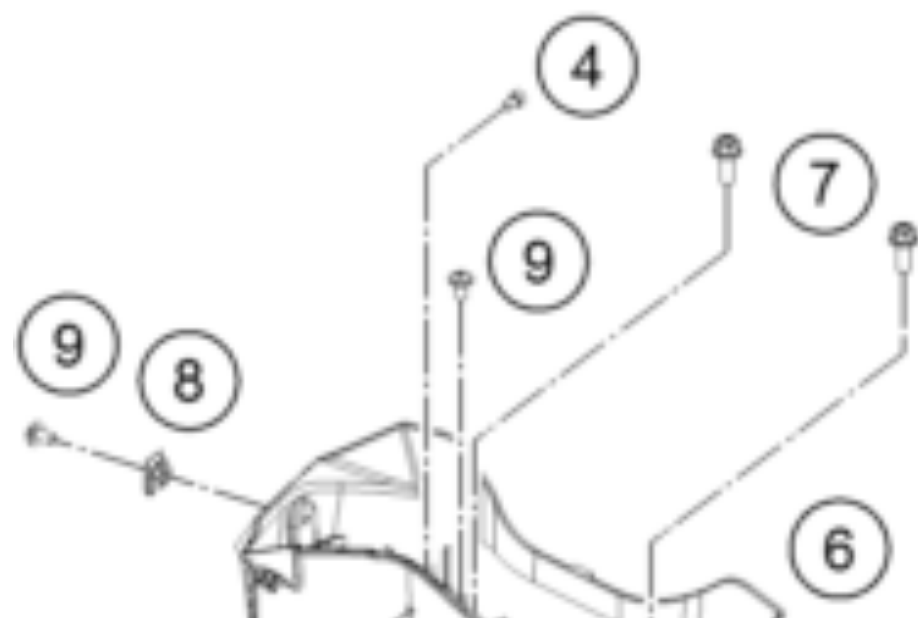

RC 200 BLACK w/o ABS CKD 15 <2015><TH><F518301>  
BATTERY  
15637

---

<b>Pos</b>	<b>Part Number</b>	<b>Description</b>	<b>Additional Text</b>	<b>Quantity</b>
1	90511054001	BRACKET RUBBER FOR BATTERY		1.00
2	90611053000	BATTERY 12V/8AH		1.00
3	90511055000	BATTERY BRACKET		1.00
4	90511054002	AH SCREW M5X8		6.00
5	90511054000	RUBBER BATTERY BRACKET		1.00
6	90508024000	BATTERY CASE		1.00
7	J025080203	HH COLLAR SCREW M8X20 SW12		2.00
8	90103097000	clip nut		2.00
9	90508006001	SOCKET HEAD BOLT M6X12		3.00
10	90508048000	PLUG COVER		1.00