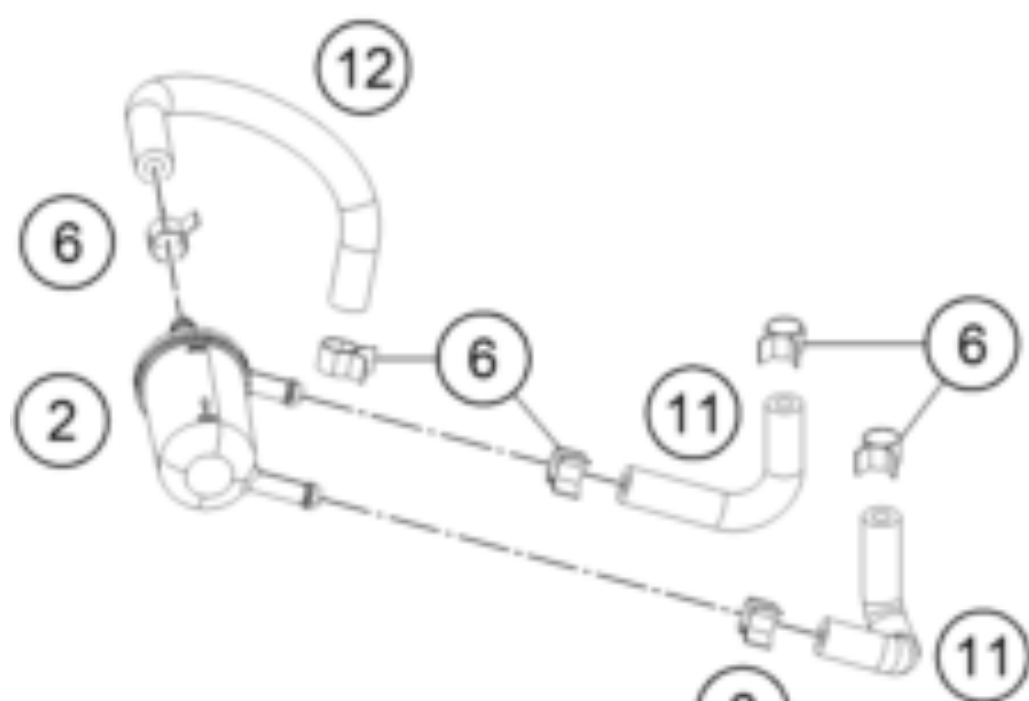

RC 390 CUP USA 2016 <2016><US><F5399P3>
FUEL PUMP
15613

Pos	Part Number	Description	Additional Text	Quantity
1	90807088000	FUEL PUMP		1.00
2	90107018000	FUEL FILTER		1.00
6	90107018011	CLAMP 10MM		6.00
7	90507089110	SPECIAL SCREW FUEL PUMP		6.00
8	90507088030	WASHER FUEL PUMP		6.00
9	90507088020	NYLON WASHER		6.00
10	J770081020	O-RING 81X4		1.00
11	90507018000	FUEL PIPE SHORT		2.00
12	90107018010	FUEL HOSE R9		1.00