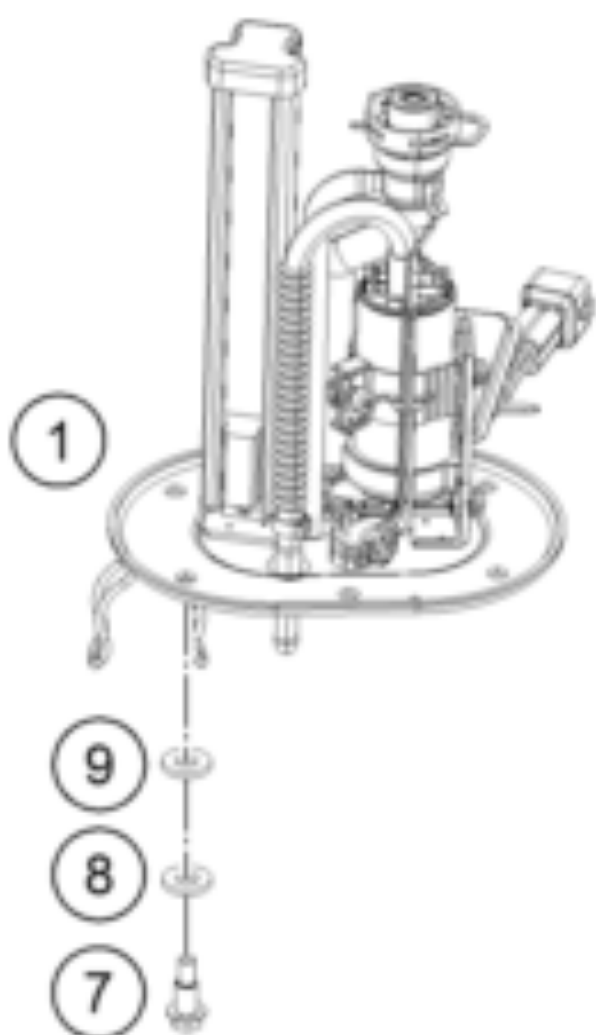

RC 390 CUP USA 2016 <2016><US><F5399P3>
FUEL PUMP
15613

Pos	Part Number	Description	Additional Text	Quantity
1	90807088000	FUEL PUMP		1.00
2	90107018000	FUEL FILTER		1.00
6	90107018011	CLAMP 10MM		6.00
7	90507089110	SPECIAL SCREW FUEL PUMP		6.00
8	90507088030	WASHER FUEL PUMP		6.00
9	90507088020	NYLON WASHER		6.00
10	J770081020	O-RING 81X4		1.00
11	90507018000	FUEL PIPE SHORT		2.00
12	90107018010	FUEL HOSE R9		1.00