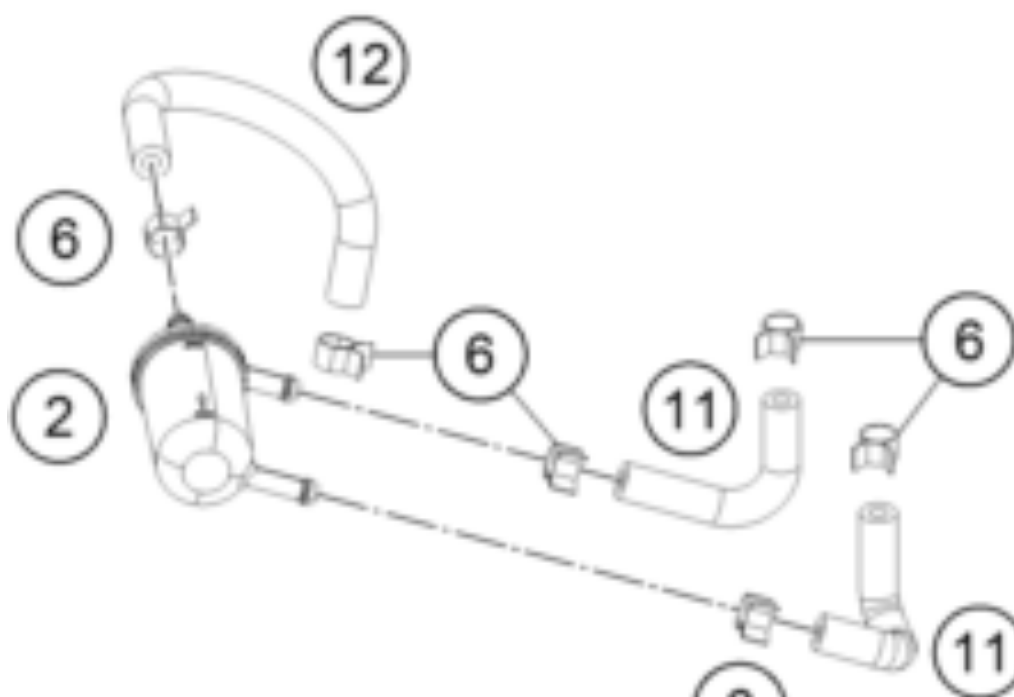

RC 390 WHITE ABS B.D. 16 <2016><JP><F5386P1>  
FUEL PUMP  
15613

---

10

1

9

8

7

12

6

2

6

11

6

11

<b>Pos</b>	<b>Part Number</b>	<b>Description</b>	<b>Additional Text</b>	<b>Quantity</b>
1	90807088000	FUEL PUMP		1.00
2	90107018000	FUEL FILTER		1.00
6	90107018011	CLAMP 10MM		6.00
7	90507089110	SPECIAL SCREW FUEL PUMP		6.00
8	90507088030	WASHER FUEL PUMP		6.00
9	90507088020	NYLON WASHER		6.00
10	J770081020	O-RING 81X4		1.00
11	90507018000	FUEL PIPE SHORT		2.00
12	90107018010	FUEL HOSE R9		1.00